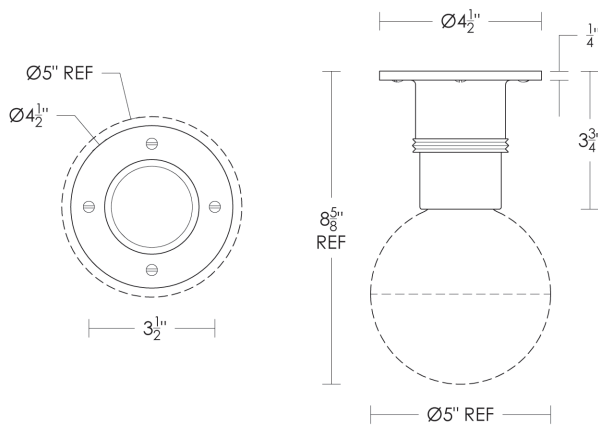

Bauhaus Light [Aluminum]

UA0070-A IS

$575 Polished Chrome, Polished Nickel

$650 Satin Nickel, Powder Coated Colors ❖

* Custom fixture not returnable

Note: Our metals are living finishes; they will change over time and will never rust

❖ $300 setup fee will be added per color

⦿ G40 Incandescent
Silver Bowl Clear
Medium Base
60w x 1

UL Listed for use in DAMP environments

Notes: Available in 50 powder coated colors.

This fixture can be used as a wall light or a ceiling flushmount [shown].

Related Item
Bauhaus Light [Brass] UA0070-B IS

Ceiling Flushmounted [Shown]