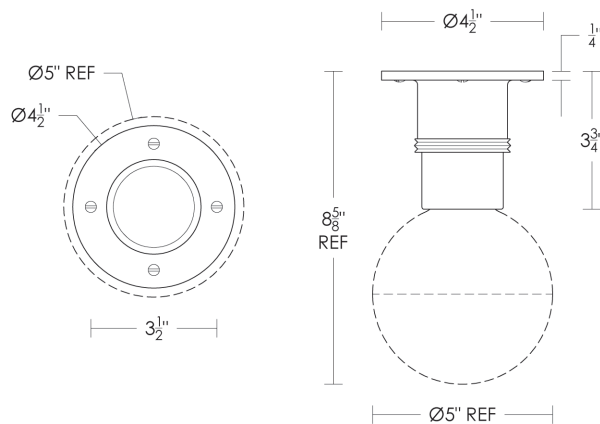

Ceiling Flushmounted