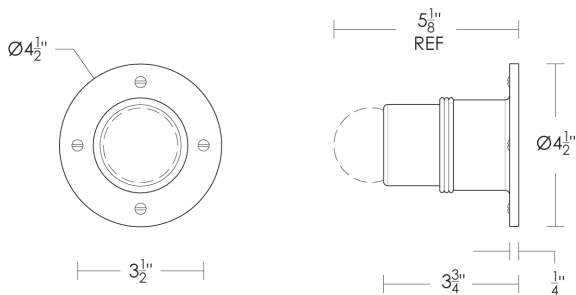

Bauhaus Light [Brass]

UA0070-B IS

- $845 Polished Brass
- $915 Polished Nickel, Polished Chrome
  Antique Brass, Green Patina
  Brown Patina
- $975 Satin Nickel, Light Pewter
  Statuary Brown [gloss or matte]
  Statuary Black [gloss or matte]

* Custom fixture not returnable

Note: Our metals are living finishes; they will change over time and will never rust

G16 Incandescent
Medium Base
60w x 1

Listed for use in
DAMP environments

Notes: This fixture can be used as a wall light [shown] or a ceiling flushmount

Related Item
Bauhaus Light [Aluminum] UA0070-A IS

Wall Mounted [Shown]