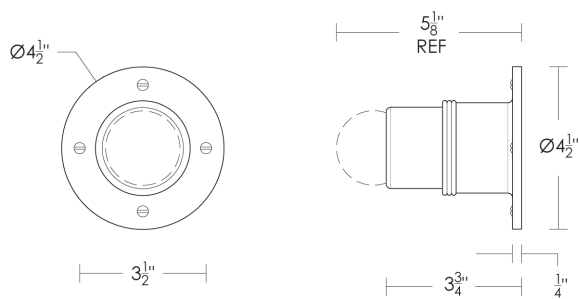

Notes: This fixture can be used as a ceiling flushmount or as a wall light.

Install fixture under overhang.
Do not expose to driving rain.

Related Item
Bauhaus Light [Aluminum] UA0070-A IS

Ceiling Flushmounted [Shown]