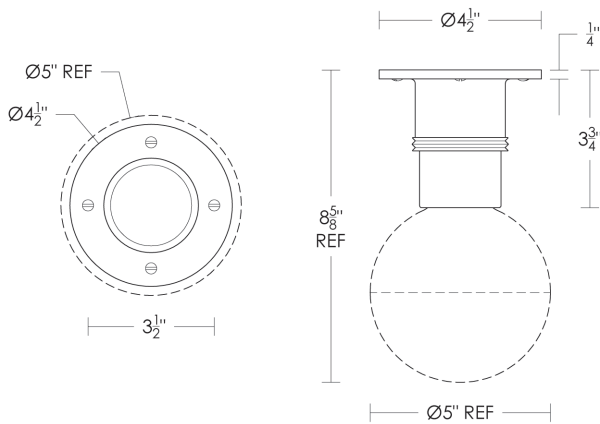

Notes: This fixture can be used as a ceiling flushmount or as a wall light.

Install fixture under overhang.
Do not expose to driving rain.

Related Item
Bauhaus Light [Aluminum] UA0070-A IS

Ceiling Flushmounted [Shown]