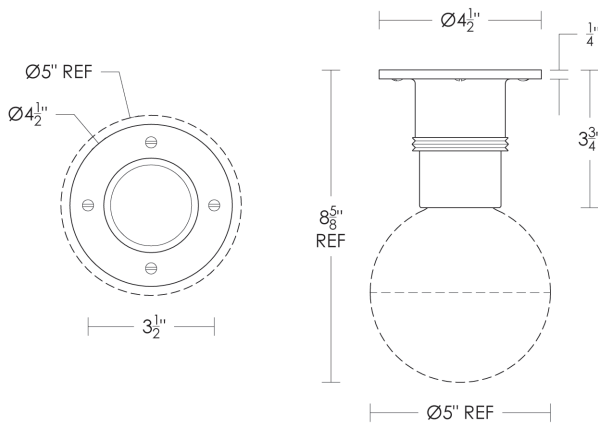

Notes: Available in 50 powder coated colors.

This fixture can be used as a ceiling flushmount or as a wall light.

Install fixture under overhang.
Do not expose to driving rain.

Related Item
Bauhaus Light [Brass] UA0070-B IS