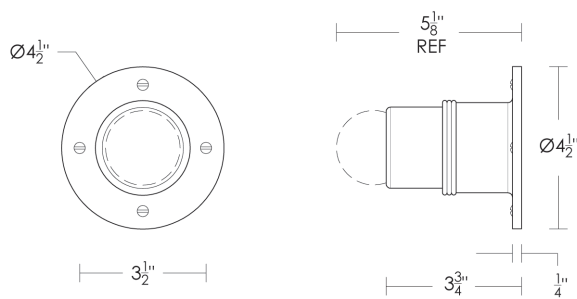

Wall Mounted