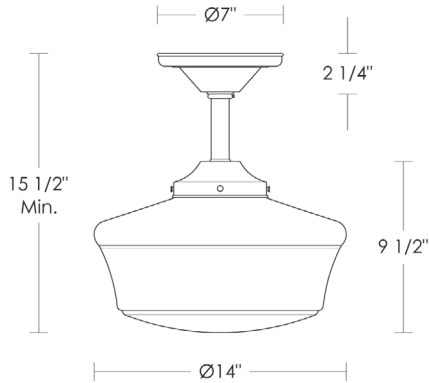

Option: Please specify overall drop.

\$475 Replacement 10" Opal Shade
UA5511-10 ORG

Note: See page 2 for other sizes.

Related Item
Schoolhouse Flushmount UA5511- ORG

Schoolhouse Pendant

Schoolhouse Pendant [14"]