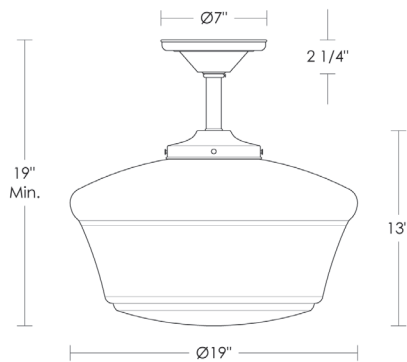

Option: Please specify overall drop.

\$475 Replacement 10" Opal Shade
UA5511-10 ORG

Note: See page 2 for other sizes.

Related Item
Schoolhouse Flushmount UA5511- ORG

Schoolhouse Pendant

Schoolhouse Pendant [14"]