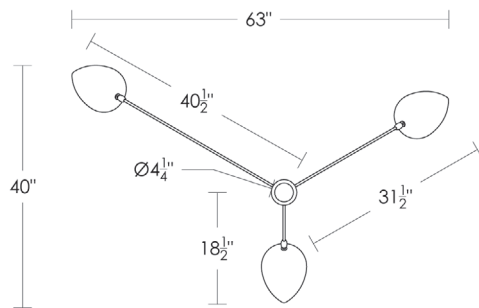

Mouille Style Three Arm

UA0633 HL

- $3,820 Natural Aluminum w/ Brass Trim
- $4,200 Paint – One color for inside and outside
- $5,000 Powder Coated – One color inside and outside ❖
- $5,500 Paint – Two colors
- $5,800 Powder Coated – One color outside with Paint another color inside ❖

* Hanging lights are custom fixtures and not returnable

Note: Our metals are living finishes; they will change over time and will never rust

❖ $350 setup fee will be added per color

G25
Medium Base
7w LED x 3 (60w equivalent)

UL Listed for use in DRY environments

Notes: Available in 50 powder coated colors.

Powder Coated Mouille lights have swivels in a metal finish. Please specify.

Plan View