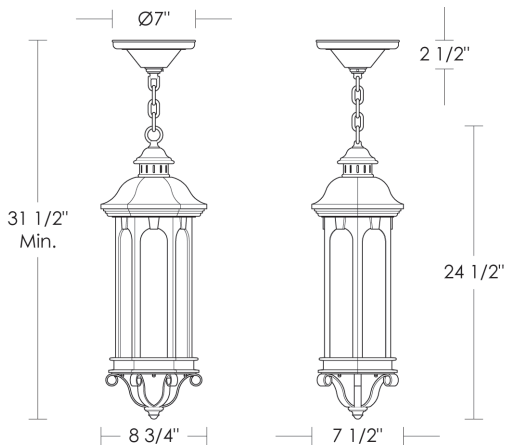

Incandescent
Medium Base
100w x 1

Listed for use in
DAMP environments

Note: Install fixture under overhang.
Do not expose to driving rain.

Options: Please specify overall drop.

A choice of five different types of flat glass is available.
Please specify Clear, Frosted, Seeded, Frosted Seeded or Opal.

Replacement Frosted Glass
\$50ea Side Glass [6x] UA5552-S RG
\$30 Bottom Glass UA5552-SB RG

Related Items: Lafayette
Chain [Mini] UA0289-MC EL
Chain [Large] UA0289-LC EL
Wallmount [Small] UA0289-SW EL
Wallmount [Large] UA0289-LW EL