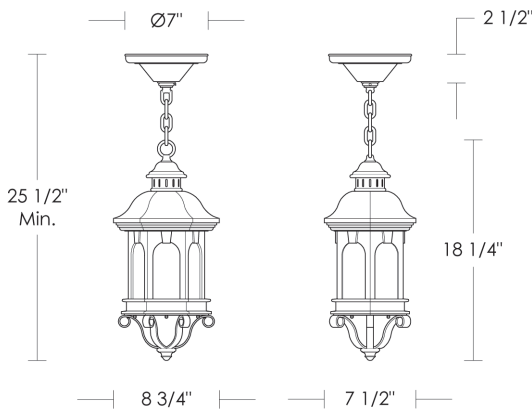

Lafayette Chain [Mini]

UA0289-MC EL

$3,350 Green Patina, Brown Patina

$3,905 Antique Brass

$4,275 Polished Brass, Light Pewter
Statuary Brown [gloss or matte]
Statuary Black [gloss or matte]

* Hanging lights are custom fixtures and not returnable

Notes: Finishes are over a rough casting.

Our metal finishes are living finishes and will change over time. Although regular maintenance will prolong the original appearance, this will not guarantee that the finish will remain unchanged over time.

Incandescent
Medium Base
100w x 1

Listed for use in
DAMP environments

Note: Install fixture under overhang.
Do not expose to driving rain.

Options: Please specify overall drop.

A choice of five different types of flat glass is available.
Please specify Clear, Frosted, Seeded, Frosted Seeded or Opal.

$35ea Replacement Frosted Glass [6x]
UA5552-M RG

Related Items: Lafayette
Chain [Small] UA0289-SC EL
Chain [Large] UA0289-LC EL
Wallmount [Small] UA0289-SW EL
Wallmount [Large] UA0289-LW EL