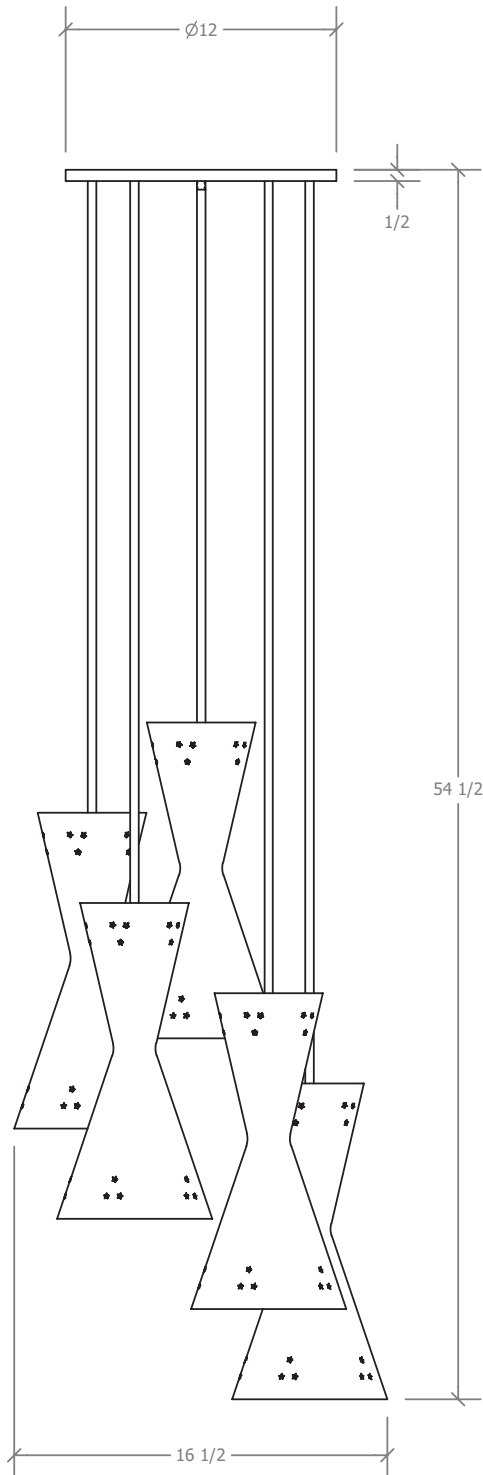

Hourglass Constellation

UA0655 HL

\$3,970 Polished Brass

\$3,795 Green Patina, Brown Patina

\$3,995 Antique Brass
Statuary Brown [gloss or matte]
Statuary Black [gloss or matte]
Satin Brass interior with Black exterior [as shown]

A19
Medium Base
7w LED x 5 (60w equivalent)

Bottom View

Front View
Scale 1":1'