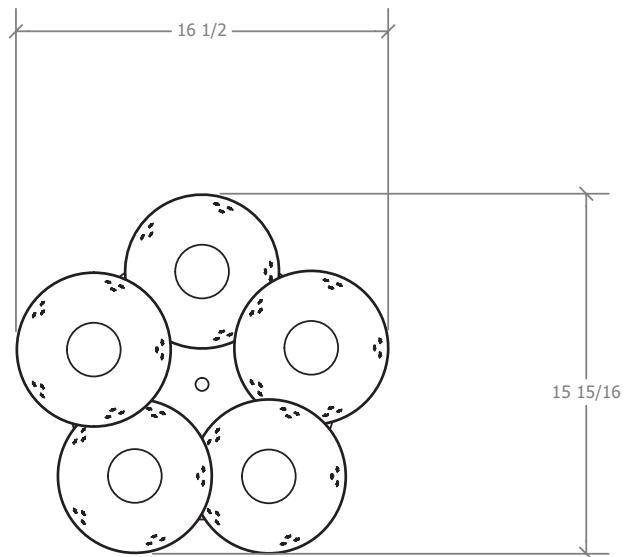

A19
Medium Base
7w LED x 5 (60w equivalent)

Bottom View

Front View
Scale 1":1'