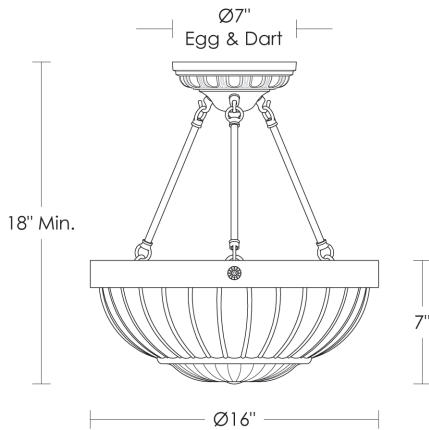

Options: Please specify overall drop.

Alabaster Shade available in white or champagne. Please specify.

Notes: Hues & veining may vary.

Moving bulbs closer than 1" to alabaster will cause surface burns.

- \$2,045 Replacement
Decorative Alabaster Carved Bowl
UA5767-RA