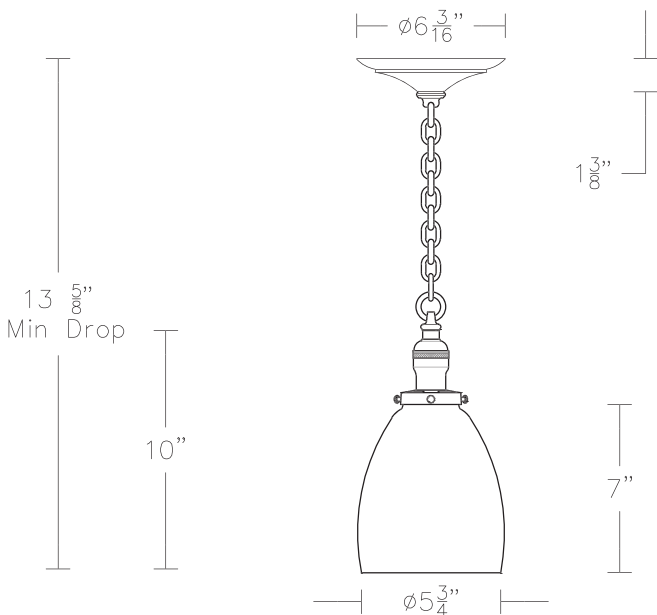

* Hanging lights are custom fixtures and not returnable

Note: Our metals are living finishes; they will change over time and will never rust

Medium Base
11w LED x 1 (100w equivalent)

Option: Please specify overall drop.

\$195 Replacement Glass Shade
UA5575 RG

Scale: 3" = 1'-0"