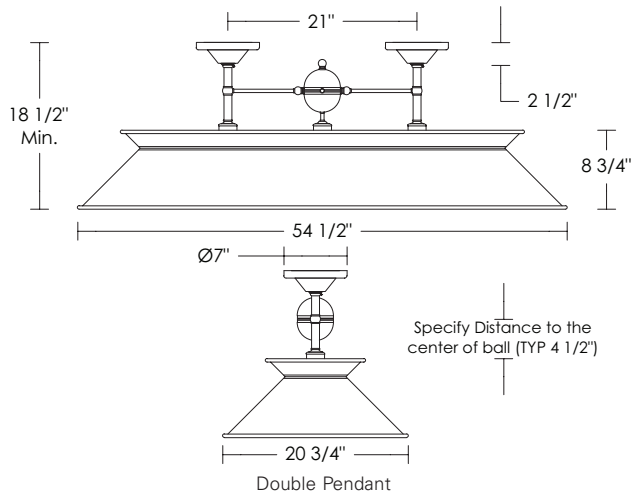

Billiard [Double Pendant]

UA0598-D HL

- $9,600 Stainless Steel Shade with Polished Brass Trim
- $9,845 Stainless Steel Shade with Antique Brass Trim
  Stainless Steel Shade with Brown Patina Trim
- $10,240 Stainless Steel Shade w/ Powder Coated Color with Polished Brass Trim ❖
- $13,240 Stainless Steel Shade w/ a Powder Coated Color with Antique Brass Trim
- $14,740 Stainless Steel Shade w/ a Powder Coated Color with Polished Nickel or Chrome Trim

Hanging lights are custom fixtures and not returnable

$650 setup fee will be added per color, Powder coating for outside of light only

Note: Our metals are living finishes; they will change over time and will never rust

Medium Base
8.5w LED x 3 (75w equivalent)

Note: Consider using an LED.

Listed for use in DRY environments

Option: Please specify overall drop

Note: Unless otherwise specified the dimension to the center of the ball will be 4 1/2". [see drawing]

$195ea Replacements Opal Shade [3x]
UA5508-ORG