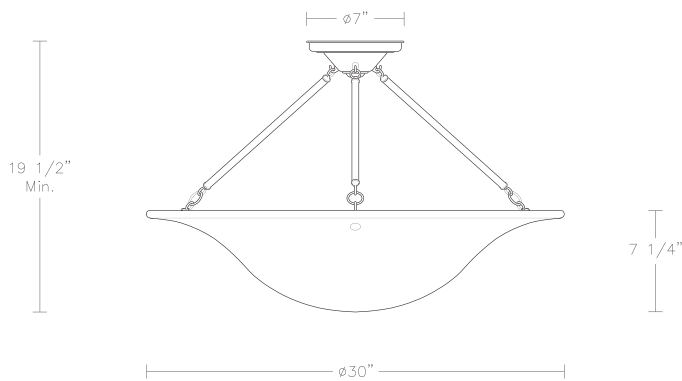

UA0505-24 HL

- 1 \$5,580
- 2 \$5,780
- 3 \$5,980
- 4 \$6,080

Torpedo Shape
Candelabra Base
5w LED x 3 (60w equivalent)

Note: Must use LEDs.

\$5,490 Replacement 24" Alabaster Dish
UA5756-24 RA

Alabaster Sculpted Dish [30\"]

UA0505-30 HL

- 1 \$7,690
- 2 \$7,890
- 3 \$7,990
- 4 \$8,090

Torpedo Shape
Candelabra Base
5w LED x 3 (60w equivalent)

Note: Must use LEDs.

\$7,600 Replacement 30" Alabaster Dish
UA5756-30 RA