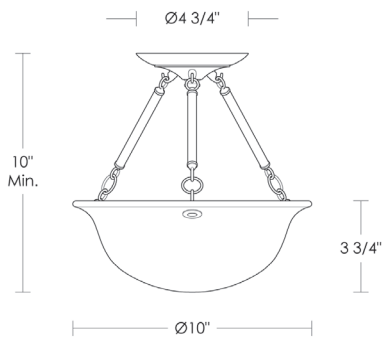

Alabaster Sculpted Dish

Alabaster Sculpted Dish [9"]

UA0505-9 HL

- 1 $1,400
- 2 $1,550
- 3 $1,870
- 4 $2,025

Torpedo Shape
Candelabra Base
5w LED x 1 (60w equivalent)

Note: Must use an LED.

$1,300 Replacement 9" Alabaster Dish
UA5756-10 RA

Alabaster Sculpted Dish [10"]

UA0505-10 HL

- 1 $1,600
- 2 $1,800
- 3 $1,900
- 4 $2,000

Torpedo Shape
Candelabra Base
5w LED x 1 (60w equivalent)

Note: Must use an LED.

$1,500 Replacement 10" Alabaster Dish
UA5756-10 RA

Alabaster Sculpted Dish [12"]

UA0505-12 HL

- 1 $1,700
- 2 $1,800
- 3 $1,900
- 4 $2,050

Torpedo Shape
Candelabra Base
5w LED x 1 (60w equivalent)

Note: Must use an LED.

$1,600 Replacement 10" Alabaster Dish
UA5756-10 RA