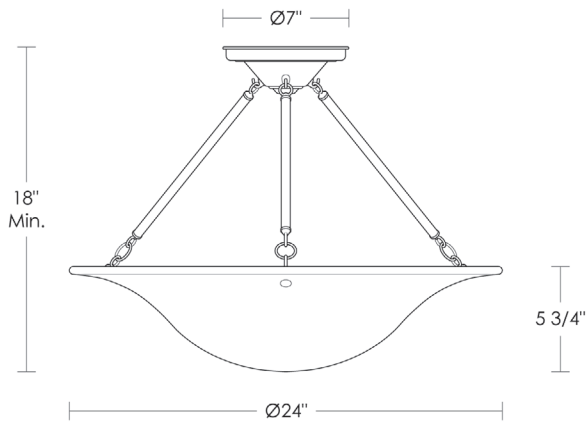

UA0505-12 HL

- 1 \$1,700
- 2 \$1,800
- 3 \$1,900
- 4 \$2,050

Torpedo Shape
Candelabra Base
5w LED x 1 (60w equivalent)

Note: Must use an LED.

\$1,600 Replacement 10" Alabaster Dish
UA5756-10 RA

Alabaster Sculpted Dish [24\"]