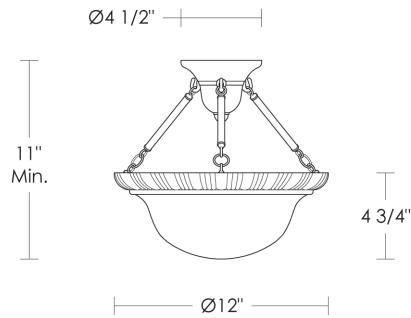

Alabaster Sculpted Dish with Ring

Alabaster Sculpted Dish with Ring [10"]

UA0505-10R HL

$1,070 Polished Brass

$1,430 Polished Nickel, Green Patina, Brown Patina

$1,585 Antique Brass, Satin Nickel, Light Pewter
Statuary Brown [gloss or matte]
Statuary Black [gloss or matte]

$1,825 Polished Chrome
Black Nickel [gloss or matte]

Powder Coated Colors – Call for pricing

Torpedo Shape
Candelabra Base
5w LED x 2 (60w equivalent)

$350 Replacement 10" Alabaster Dish
UA5756-10 RA

Note: Canopy and ring on 10" version
varies from image shown