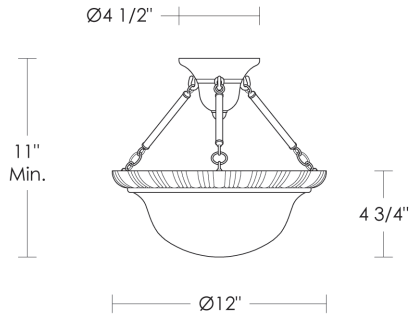

Alabaster Sculpted Dish with Ring

Alabaster Sculpted Dish with Ring [10"]

UA0505-10R HL

$1,070 Polished Brass

$1,430 Polished Nickel
Green Patina, Brown Patina

$1,585 Polished Chrome, Antique Brass
Satin Nickel, Light Pewter
Black Nickel [gloss or matte]
Statuary Brown [gloss or matte]
Statuary Black [gloss or matte]

Powder Coated Colors – Call for pricing

LED × 1
Candelabra Base

$350 Replacement 10" Alabaster Dish
UA5756-10 RA

Note: Canopy and ring on 10" version
varies from image shown