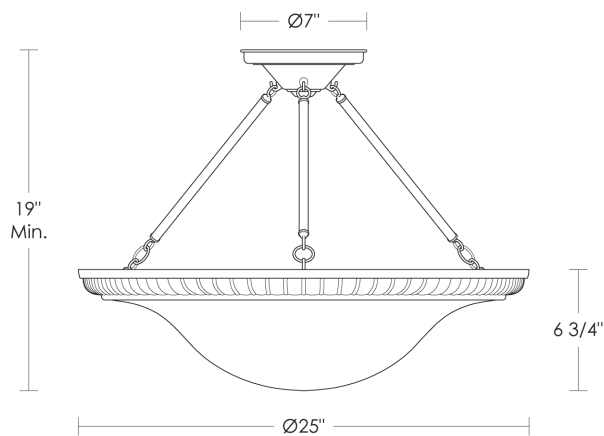

Alabaster Sculpted Dish with Ring [24"]

UA0505-24R HL

$3,350 Polished Brass

$3,840 Polished Nickel, Green Patina, Brown Patina

$4,115 Antique Brass, Satin Nickel, Light Pewter
Statuary Brown [gloss or matte]
Statuary Black [gloss or matte]

$4,350 Polished Chrome
Black Nickel [gloss or matte]

Powder Coated Colors - Call for pricing

Torpedo Shape
Candelabra Base
5w LED x 3 (60w equivalent)

$2,325 Replacement 24" Alabaster Dish
UA5756-24 RA