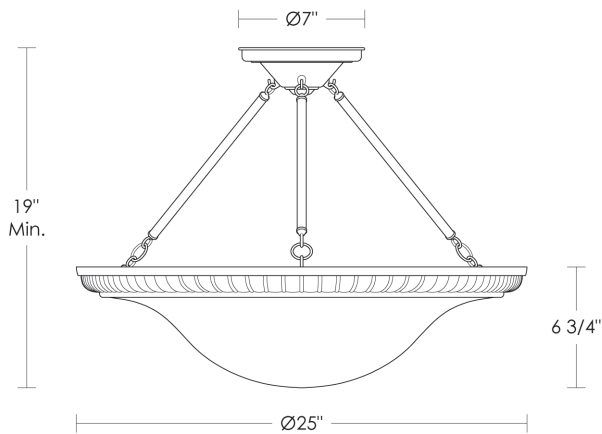

\$350 Replacement 10" Alabaster Dish
UA5756-10 RA

Note: Canopy and ring on 10" version
varies from image shown

Alabaster Sculpted Dish with Ring [24"]

UA0505-24R HL

\$3,350 Polished Brass

\$3,840 Polished Nickel
Green Patina, Brown Patina