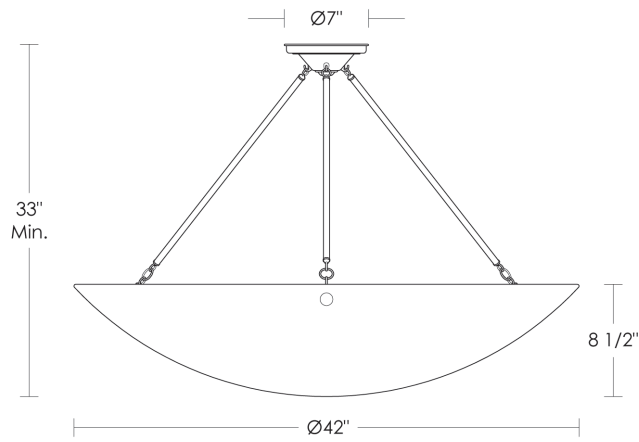

**Alabaster Bowl [36"]**

UA0510-36 HL

- 1 \$16,500
- 2 \$17,000
- 3 \$17,325
- 4 \$17,545

LED × 4  
Medium Base

\$13,900 Replacement 36" Alabaster Bowl  
UA5757-36 RA

**Alabaster Bowl**

**Alabaster Bowl [42"]**

\$20,900 Replacement Alabaster  
UA5757-48 RA

\* All bowls with a diameter of 36" or greater  
requires four rods.