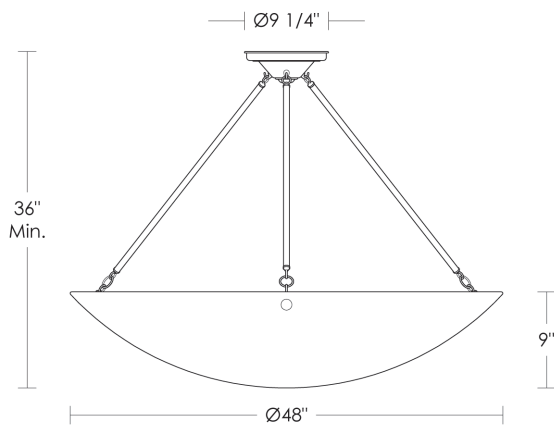

**Alabaster Bowl [36"]**

UA0510-36 HL

- 1 \$16,500
- 2 \$17,000
- 3 \$17,325
- 4 \$17,545

LED × 4  
Medium Base

\$13,900 Replacement 36" Alabaster Bowl  
UA5757-36 RA

**Alabaster Bowl**

**Alabaster Bowl [42"]**

\$20,900 Replacement Alabaster  
UA5757-48 RA

\* All bowls with a diameter of 36" or greater  
requires four rods.