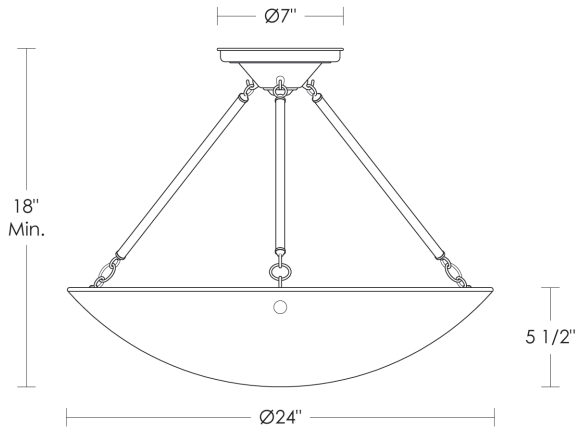

Options: Please specify overall drop.

Alabaster Bowl available in white or champagne. Please specify.

All fixtures available with metal tassels at hanging points.

Notes: Hues & veining may vary.

Moving bulbs closer than 1" to alabaster will cause surface burns.

\$3,350 Replacement 18" Alabaster Bowl  
UA5757-18 RA

Note: See page 2-3 for other sizes.

**Alabaster Bowl**

**Alabaster Bowl [24"]**

UA0510-24 HL

- 1 \$4,020
- 2 \$4,205
- 3 \$4,610
- 4 \$4,790

LED × 3  
Candelabra Base