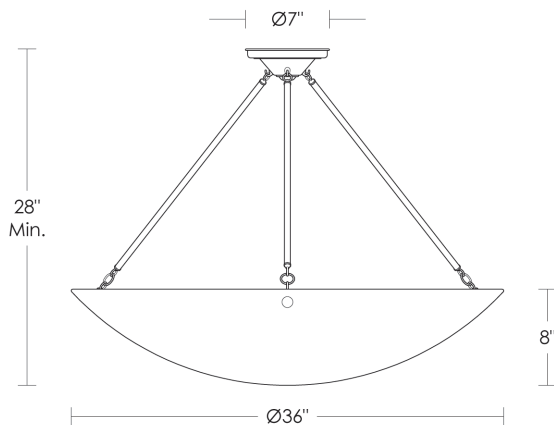

Alabaster Bowl [36"]

UA0510-36 HL

- 1 $16,500
- 2 $17,000
- 3 $17,325
- 4 $17,545

LED × 4
Medium Base

$13,900 Replacement 36" Alabaster Bowl
UA5757-36 RA