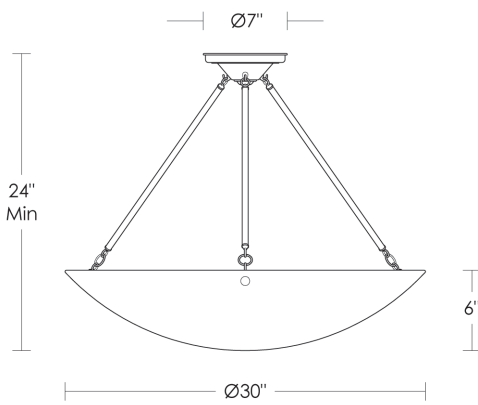

Alabaster Bowl [30"]

UA0510-30 HL

- 1 $6,190
- 2 $6,560
- 3 $6,870
- 4 $7,330

LED × 3
Candelabra Base

$5,820 Replacement 30" Alabaster Bowl
UA5757-30 RA