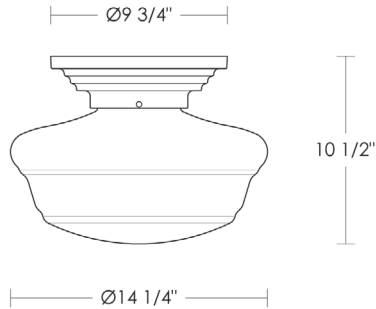

Schoolhouse Flushmount

Schoolhouse Flushmount [14\"]

UA0761-14 F

- 1 $750
- 2 $850
- 3 $895
- 4 $995

Medium Base
8.5w LED x 1 (75w equivalent)

$545 Replacement 14" Opal Glass Shade
UA5511-14 ORG

Schoolhouse Flushmount [19\"]

UA0761-19 F

- 1 $850
- 2 $950
- 3 $995
- 4 $1,095

Medium Base
11w LED x 1 (100w equivalent)

$625 Replacement 19" Opal Glass Shade
UA5511-19 ORG

Custom finishes not returnable

Note: Our metals are living finishes;
they will change over time
and will never rust

Listed for use in
DAMP environments

Note: For exterior use, install fixture under overhang.
Do not expose to driving rain.