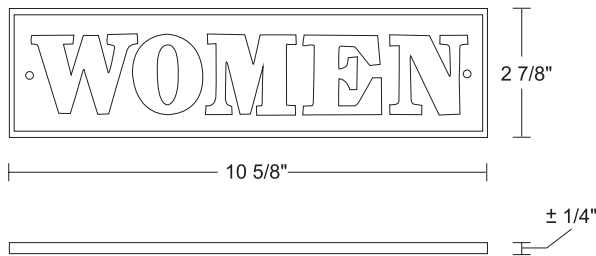

* Custom finishes not returnable

Note: Our metals are living finishes;
they will change over time
and will never rust

Related Item
Men's Restroom Sign UA5125-M H