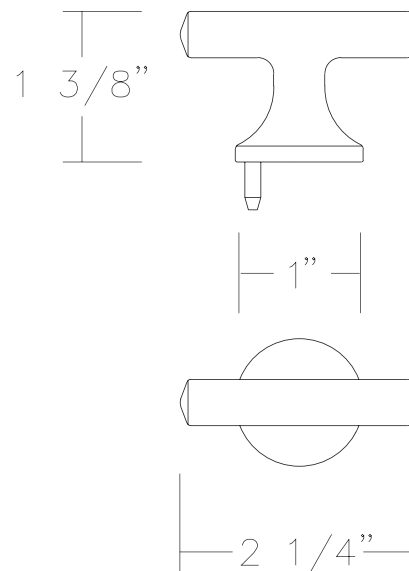

UA5100 H

T-PULL

$30 Polished Brass

$35 Polished Chrome
Polished Nickel
Green Patina*
Brown Patina*

$45 Satin Nickel*
Architectural Bronze*
Statuary Brown*
Statuary Black*
Antique Brass*
Antique Nickel*

* Custom finishes not returnable