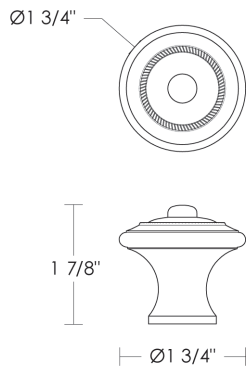

Trent Knurled Knob

UA5121 H

- $85 Polished Brass
- $95 Polished Chrome, Polished Nickel
  Green Patina*, Brown Patina*
- $105 Satin Nickel*, Light Pewter*
  Antique Brass*
  Statuary Brown [gloss or matte]*
  Statuary Black [gloss or matte]*

* Custom finishes not returnable

Notes: Our metals are living finishes;
they will change over time
and will never rust

Can be made into door handle
Please inquire

Related Items: Trent

- Knob UA5120 H
- Knob w. Rosette UA5122 H
- Knurled Knob w. Rosette UA5123 H