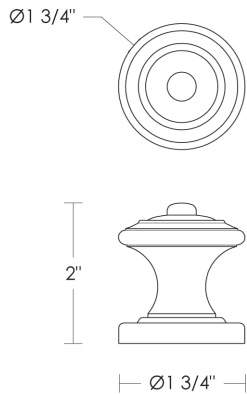

Trent Knob with Rosette

UA5122 H

- $100 Polished Brass
- $110 Polished Chrome, Polished Nickel
  Green Patina*, Brown Patina*
- $135 Satin Nickel*, Light Pewter*
  Antique Brass*
  Statuary Brown [gloss or matte]*
  Statuary Black [gloss or matte]*

* Custom finishes not returnable

Notes: Our metals are living finishes;
they will change over time
and will never rust

Can be made into door handle
Please inquire

Related Items: Trent

- Knurled Knob with Rosette UA5123 H
- Knob UA5120 H
- Knurled Knob UA5121 H