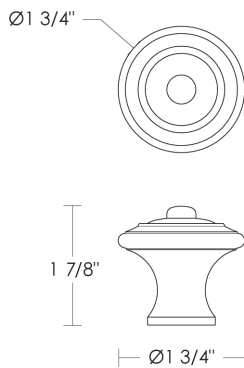

Trent Knob

UA5120 H

- $70 Polished Brass
- $80 Polished Chrome, Polished Nickel
  Green Patina*, Brown Patina*
- $100 Satin Nickel*, Light Pewter*
  Antique Brass*
  Statuary Brown [gloss or matte]*
  Statuary Black [gloss or matte]*

* Custom finishes not returnable

Notes: Our metals are living finishes;
they will change over time
and will never rust

Can be made into door handle
Please inquire

Related Items: Trent

- Knurled Knob UA5121 H
- Knob w. Rosette UA5122 H
- Knurled Knob w. Rosette UA5123 H