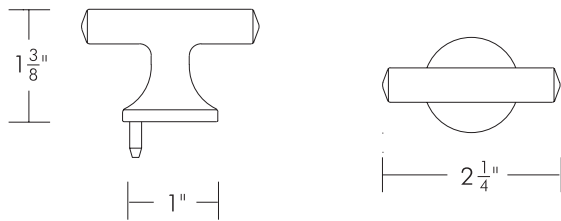

T-Pull [Small]

UA5100 H

- $30 Polished Brass
- $35 Polished Chrome, Polished Nickel
  Green Patina*, Brown Patina*
- $45 Satin Nickel*, Light Pewter*
  Antique Brass*
  Statuary Brown [gloss or matte]*
  Statuary Black [gloss or matte]*

* Custom finishes not returnable

Note: Our metals are living finishes;
they will change over time
and will never rust

Related Item
T-Pull [Large] UA5100-L H