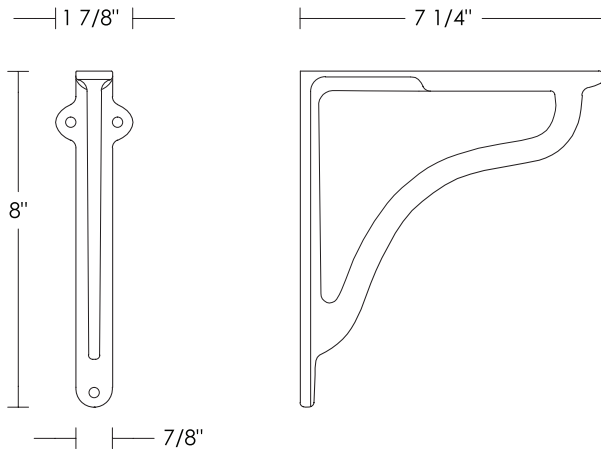

Shelf Bracket

UA5118 H

- $440 Polished Brass
- $470 Green Patina*, Brown Patina*
- $495 Antique Brass*
  Statuary Brown [gloss or matte]*
  Statuary Black [gloss or matte]*
- $570 Polished Nickel, Satin Nickel*, Light Pewter*
  Polished Chrome
  Black Nickel [gloss or matte]*

* Custom finishes not returnable

Note: Our metals are living finishes; they will change over time and will never rust