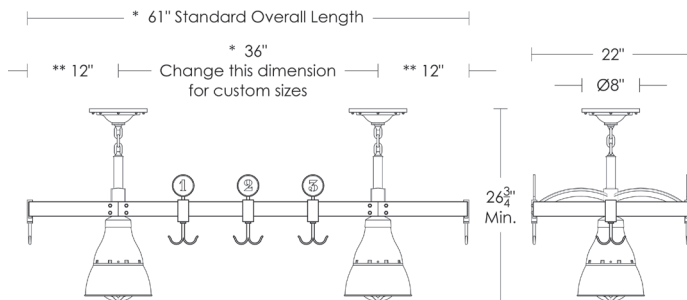

* This dimension can change for
custom sizes

** This dimension must stay at 12"