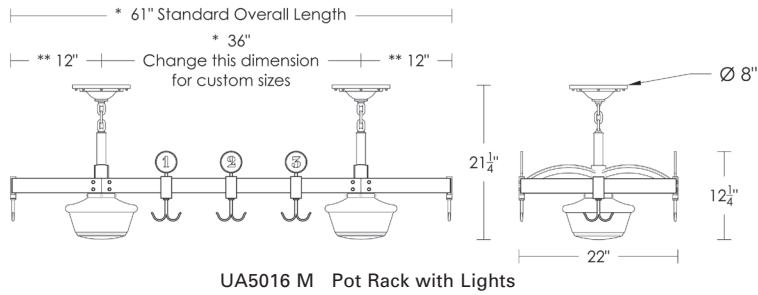

Option:

Additional Hook w/ number
[Specify number: 1-9]
UA5016-NH RP

- $380 Price 1
- $435 Price 2
- $470 Price 3
- $530 Price 4

Additional Plain Hook
UA5016-PH RP

- $265 Price 1
- $310 Price 2
- $345 Price 3
- $395 Price 4

Notes: Specify overall height,
21 1/4" is the minimum height.

Includes 6 numbered and 6 plain hooks.

Also available in custom 36" width.

- $11,595 $10,545 Price 1
- $13,730 $12,365 Price 2
- $15,245 $13,670 Price 3
- $17,535 $15,720 Price 4

$235ea Replacement Opal 10" Schoolhouse
with Lip Shade [2x]
UA5511-ORG