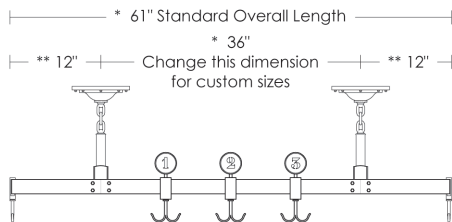

* This dimension can change for custom sizes
 ** This dimension must stay at 12"

UA5016 M Potrack with lights

* This dimension can change for custom sizes
 ** This dimension must stay at 12"

UA5016-P M Potrack without lights