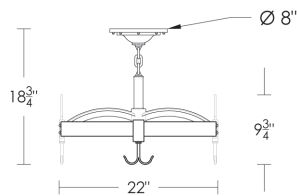

* This dimension can change for custom sizes
 ** This dimension must stay at 12"

UA5016 M Potrack with lights

* This dimension can change for custom sizes
 ** This dimension must stay at 12"

UA5016-P M Potrack without lights