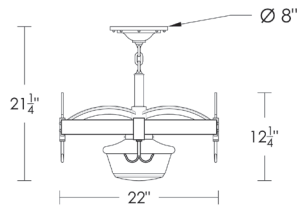

* This dimension can change for custom sizes
 ** This dimension must stay at 12"

UA5016 M Potrack with lights

* This dimension can change for custom sizes
 ** This dimension must stay at 12"

UA5016-P M Potrack without lights