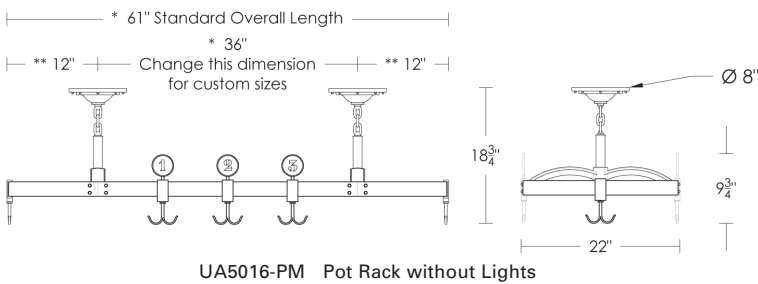

Option:

Additional Hook w/ number
[Specify number: 1-9]
UA5016-NH RP

- $380 Price 1
- $435 Price 2
- $470 Price 3
- $530 Price 4

Additional Plain Hook
UA5016-PH RP

- $265 Price 1
- $310 Price 2
- $345 Price 3
- $395 Price 4

Notes: Specify overall height,
21 1/4" is the minimum height.

Includes 6 numbered and 6 plain hooks.

Also available in custom 36" width.

- $11,595 $10,545 Price 1
- $13,730 $12,365 Price 2
- $15,245 $13,670 Price 3
- $17,535 $15,720 Price 4

$235ea Replacement Opal 10" Schoolhouse
with Lip Shade [2x]
UA5511-ORG