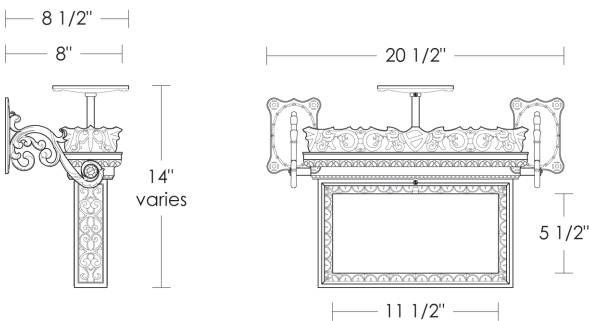

Illuminated Theater Sign

UA5024 M

- $2,475 Polished Brass
- $2,695 Polished Chrome, Polished Nickel
  Green Patina*, Brown Patina*
- $3,075 Satin Nickel*, Light Pewter*
  Antique Brass*
  Statuary Brown [gloss or matte]*
  Statuary Black [gloss or matte]*

* Custom finishes not returnable

Note: Our metals are living finishes; they will change over time and will never rust

Incandescent
Medium Base T10
60w x 2

Listed for use in
DRY environments

Note: Can be wall or ceiling mounted
[both sides of sign feature
illuminated plaque]

$40ea Replacement Glass [2x]
UA5596 RG

Wall mounted brackets