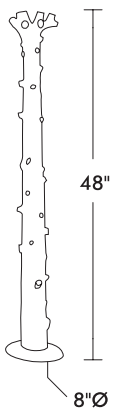

Garden Fencing

UA5020- M Series

- \$1,750 UA5020-FP M Fence Post [48" h x 8" Ø]
- \$3,900 UA5020-GP M Gate Posts [48" h x 8" Ø] per pair
- \$2,950 UA5020-G M Gate [48" h x 34" w]
- \$1,050 UA5020-FM Fence Section [45" h x 17" w]
- \$450 UA5020-FS-M Fence Support [45" h x 7" w]

Notes: Fencing available in Cast Brass only

Lead time approx. 6 months

UA5020-FP M
Fence Post
[Use at corners]

UA5020-GP M
Gate Posts
[Sold as a pair]

UA5020-G M
Gate

UA5020-FS M
Fence Support
[Required for every 3 sections]