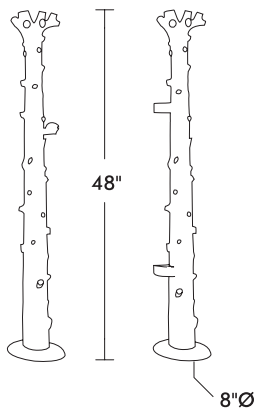

Garden Fencing

UA5020- M Series

- \$1,750 UA5020-FP M Fence Post [48" h x 8" Ø]
- \$3,900 UA5020-GP M Gate Posts [48" h x 8" Ø] per pair
- \$2,950 UA5020-G M Gate [48" h x 34" w]
- \$1,050 UA5020-FM Fence Section [45" h x 17" w]
- \$450 UA5020-FS-M Fence Support [45" h x 7" w]

Notes: Fencing available in Cast Brass only

Lead time approx. 6 months

UA5020-FP M
Fence Post
[Use at corners]

UA5020-GP M
Gate Posts
[Sold as a pair]

UA5020-G M
Gate

UA5020-FS M
Fence Support
[Required for every 3 sections]