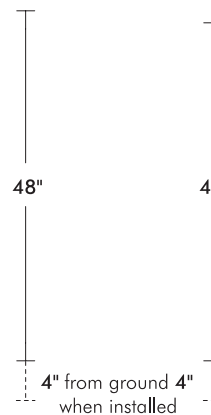

Garden Fencing

UA5020- M Series

- \$1,750 UA5020-FP M Fence Post [48" h x 8" Ø]
- \$3,900 UA5020-GP M Gate Posts [48" h x 8" Ø] per pair
- \$2,950 UA5020-G M Gate [48" h x 34" w]
- \$1,050 UA5020-FM Fence Section [45" h x 17" w]
- \$450 UA5020-FS-M Fence Support [45" h x 7" w]

Notes: Fencing available in Cast Brass only

Lead time approx. 6 months

UA5020-FP M
Fence Post
[Use at corners]

UA5020-GP M
Gate Posts
[Sold as a pair]

UA5020-G M
Gate

UA5020-FS M
Fence Support
[Required for every 3 sections]