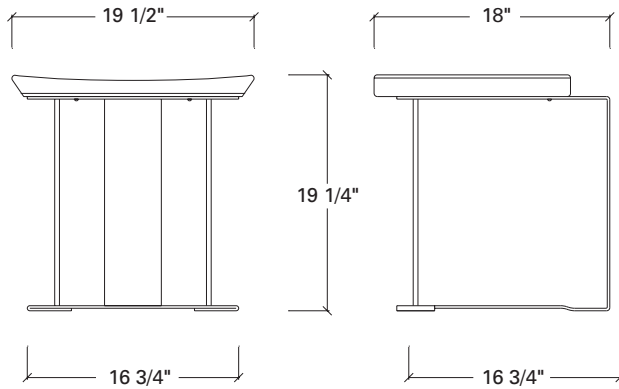

Chateau-Style Seat

UA5009-S M

- $3,275 Blackened Steel
- $3,570 Polished Chrome, Polished Nickel
  Green Patina*, Brown Patina*
- $3,655 Satin Nickel*, Light Pewter*
  Antique Brass*
  Statuary Brown [gloss or matte]*
  Statuary Black [gloss or matte]*

* Custom finishes not returnable

Notes: Our metals are living finishes;
they will change over time
and will never rust

Base only
UA5009-B-M

- $2,100 Price 1
- $2,250 Price 2
- $2,450 Price 3

Related Items: Chateau-Style
End Table UA5009 M
End Table [Glass Top] UA5009-G M
Console Table UA5045 M