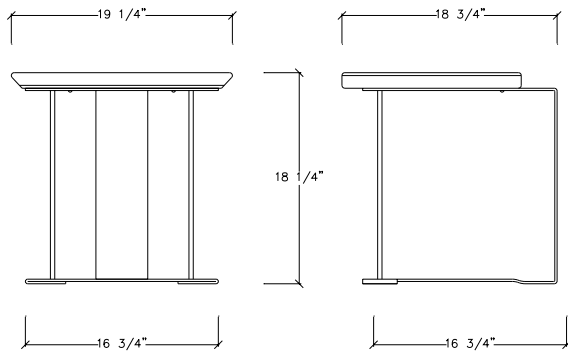

$2,875 Blackened Steel

$3,160 Polished Chrome, Polished Nickel
Green Patina*, Brown Patina*

$3,250 Satin Nickel*, Light Pewter*
Antique Brass*
Statuary Brown [gloss or matte]*
Statuary Black [gloss or matte]*

* Custom finishes not returnable

Notes: Our metals are living finishes;
they will change over time
and will never rust

Base only
UA5009-B-M

$2,100 Price 1

$2,250 Price 2

$2,450 Price 3

Related Items: Chareau-Style
End Table [Glass Top] UA5009-G M
Seat UA5009-S M
Console Table UA5045 M