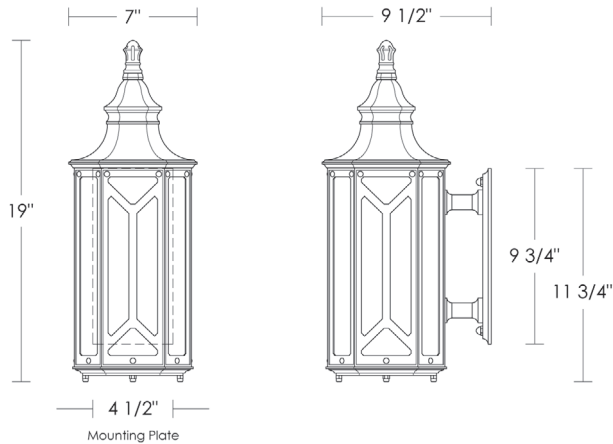

University Wallmount [Small]

UA0327-SW EL

- \$2,610 Green Patina, Brown Patina
- \$2,950 Antique Brass*
Statuary Brown [gloss or matte]*
Statuary Black [gloss or matte]*
- \$3,690 Polished Brass*
- \$3,990 Polished Nickel, Satin Nickel*, Light Pewter*
Polished Chrome, Black Nickel [gloss or matte]*
- Powder Coated Colors* – Call for pricing

 Medium Base
8.5w LED x 1 (75w equivalent)

 Listed for use in
WET environments

Option: Four different types of flat glass are available. Please specify Frosted [shown], Seeded, Frosted Seeded, or Opal.

Replacement Glass		
\$125ea	Large Side Panels [4x]	UA5612-SL RG
\$105ea	Small Side Panels [4x]	UA5612-SS RG
\$95	Bottom	UA5612-SB RG