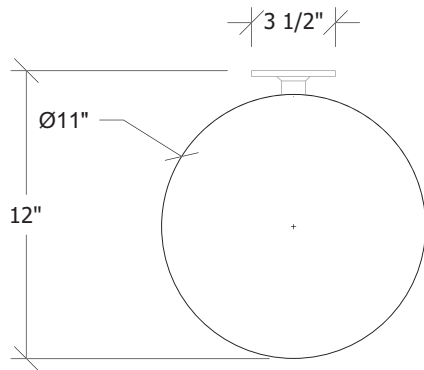

Powder Coated Colors* – Call for pricing

* Custom finishes not returnable

Note: Our metals are living finishes;
they will change over time
and will never rust

 Medium Base
100w x 1

Scale: 1 1/2" = 1'-0"

Top View

Front View

Side View