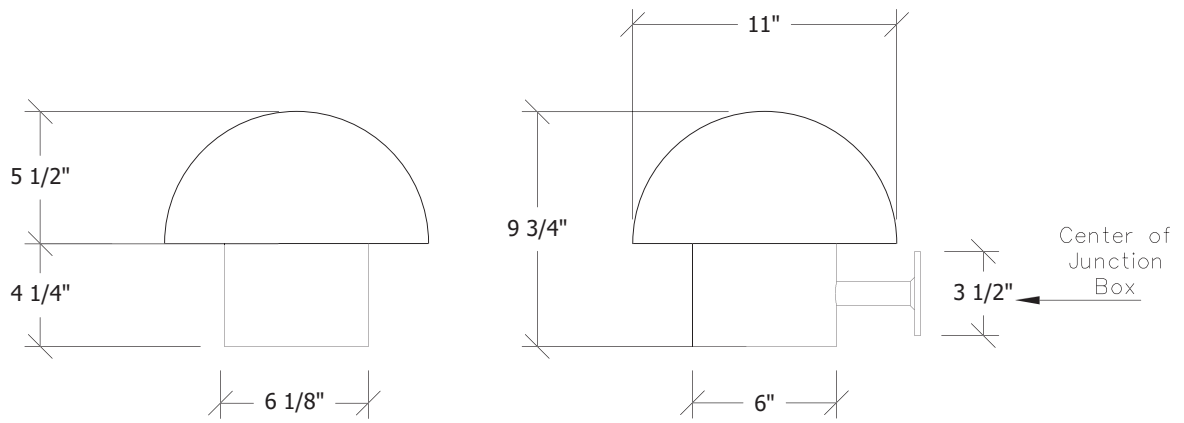

Powder Coated Colors* – Call for pricing

* Custom finishes not returnable

Note: Our metals are living finishes;
they will change over time
and will never rust

 Medium Base
100w x 1

Scale: 1 1/2" = 1'-0"

Top View

Front View

Side View