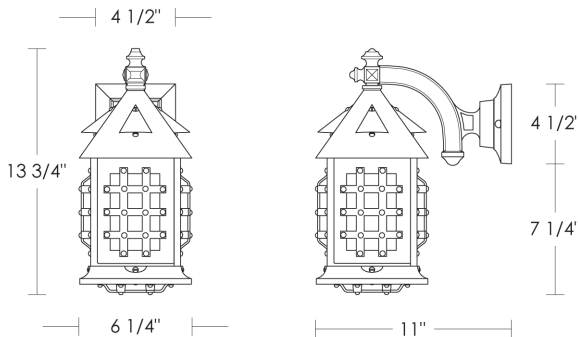

 Medium Base  
8.5w LED x 1 (75w equivalent)

 Listed for use in  
WET environments

Option: Four different types of flat glass are available. Please specify Frosted, Seeded, Frosted Seeded, or Opal.

Replacement Glass  
 \$75ea Side Panels [4x] UA5546 RG  
 \$50 Bottom UA5546-B-RG