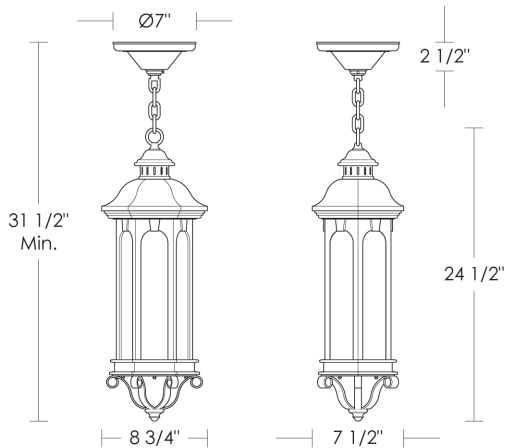

Medium Base
100w x 1

Note: Consider using an LED.

Listed for use in
DAMP environments

Note: Install fixture under overhang.
Do not expose to driving rain.

Options: Please specify overall drop.

Four different types of flat glass are available.
Please specify Frosted, Seeded,
Frosted Seeded, or Opal.

Replacement Frosted Glass
$50ea Side Glass [6x] UA5552-S RG
$30 Bottom Glass UA5552-SB RG

Related Items: Lafayette
Chain [Mini] UA0289-MC EL
Chain [Large] UA0289-LC EL
Wallmount [Small] UA0289-SW EL
Wallmount [Large] UA0289-LW EL