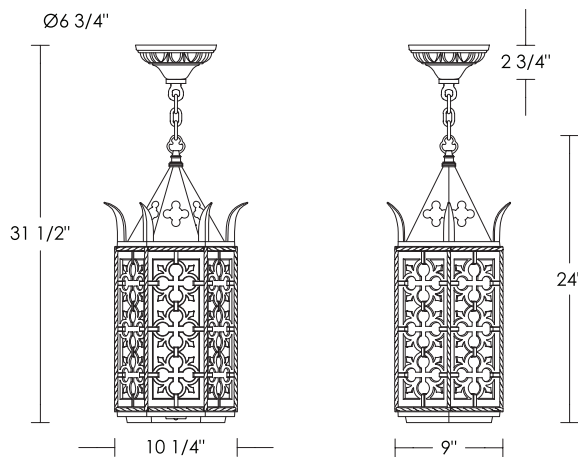

Medium Base
11w LED x 1 (100w equivalent)

Listed for use in
DAMP environments

Options: Please specify overall drop.

Four different types of flat glass are available.
Please specify Frosted, Seeded,
Frosted Seeded, or Opal.

Note: Install fixture under overhang.
Do not expose to driving rain.

Replacement Glass

$40ea	Top [6x]	UA5588-S RG
$60ea	Side [6x]	UA5588-L RG
$40	Bottom	UA5588-B RG

Related Item
Cardinal Wallmount UA0319-W EL