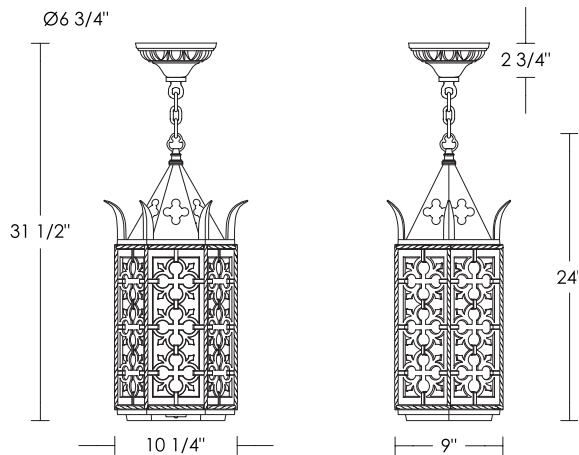

Medium Base  
11w LED x 1 (100w equivalent)

Listed for use in  
DAMP environments

Options: Please specify overall drop.

Four different types of flat glass are available. Please specify Frosted, Seeded, Frosted Seeded, or Opal.

Note: Install fixture under overhang. Do not expose to driving rain.

Replacement Glass

\$65ea	Top [6x]	UA5588-S RG
\$85ea	Side [6x]	UA5588-L RG
\$65	Bottom	UA5588-B RG

Related Item  
Cardinal Wallmount UA0319-W EL