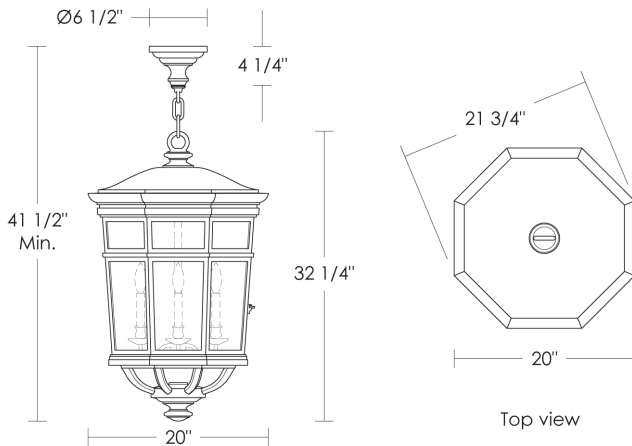

 Torpedo Shape
Candelabra Base
4.5w LED x 4 (60w equivalent)

 Listed for use in
DAMP environments

Option: Please specify overall drop.

Note: Install fixture under overhang.
Do not expose to driving rain.