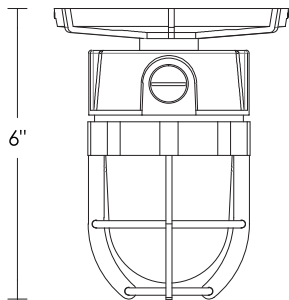

4 7/8"

6"

3 3/8"

Tug Flushmount [Small]

UA0337-F EL

- \$640 Polished Brass
 - \$720 Green Patina*, Brown Patina*
 - \$790 Antique Brass*
Statuary Brown [gloss or matte]*
Statuary Black [gloss or matte]*
 - \$915 Polished Nickel, Satin Nickel*, Light Pewter*
Polished Chrome
Black Nickel [gloss or matte]*
- Powder Coated Colors* – Call for pricing