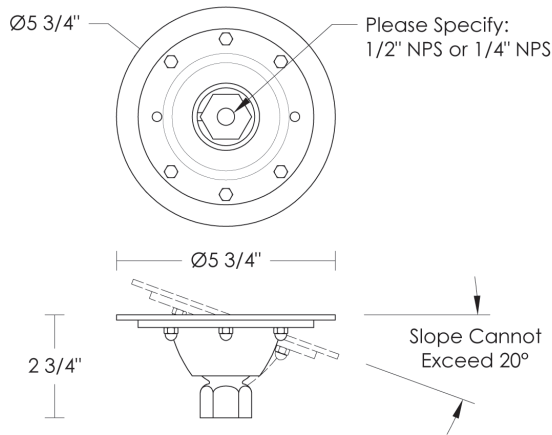

* Custom finishes not returnable

Notes: Our metals are living finishes; they will change over time and will never rust

Maximum angle: 30°

If ordering separately, specify 1/2" or 1/4" NPS threading.

Note:
For slopes greater than 20°, a linkage can be added. Please specify.