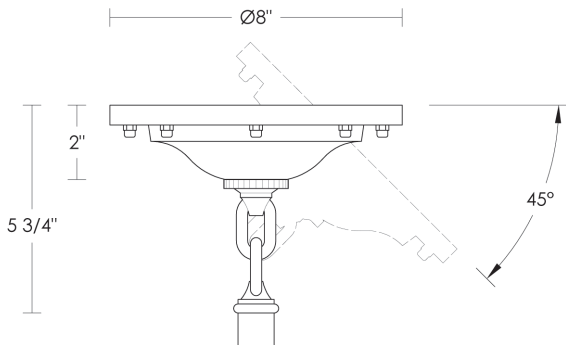

* Custom finishes not returnable

Notes: Our metals are living finishes; they will change over time and will never rust

If ordering separately, specify 1/2" or 1/4" NPS threading.

Note:
This canopy requires attachment supplemental to the junction box and includes a linkage to function as a hang straight. It can be used on slopes in excess of 45°.