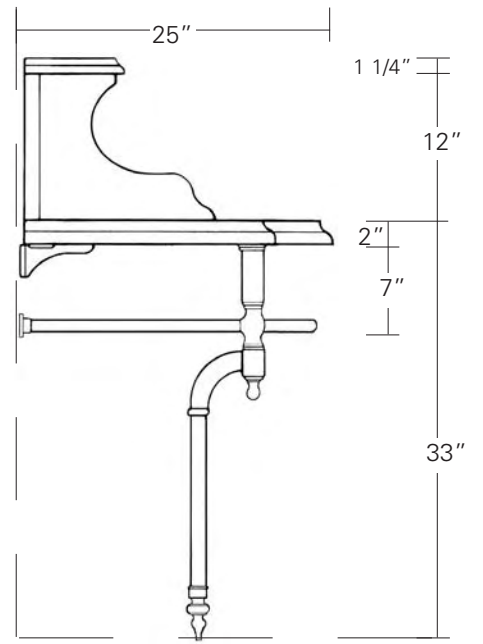

***** Washstands and tops
are not returnable

FRONT VIEW
UA 2799 SL

SIDE VIEW

PLAN VIEW, UA 2799 SL

MARBLE WASHSTAND

VICTORIAN 4 LEG BASE w/DRAWER

UA3068 WT **\$11,985** Victorian Top 4 Leg Base
Carrara Stone Shown