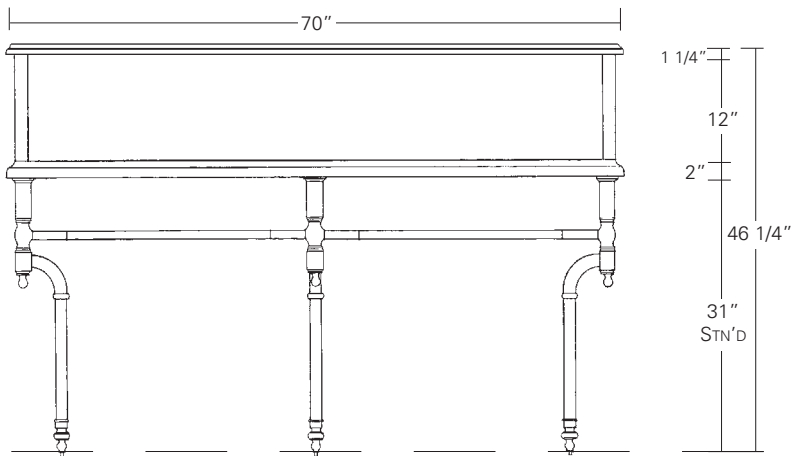

4 Leg Base w/drawer Specify UA2797 SL
3 Leg Base Specify UA2798 SL

***** Washstands and tops are not returnable

FRONT VIEW
UA 2797 SL

PLAN VIEW

FRONT VIEW
UA 2798 SL

SIDE VIEW

WASHSTAND TOPS

STONE PRICE GROUPS	FINISHES	NAMES
Price 1		<p>AB Anconia Beige B Bottocino C Carrara CM Crema Marfil JG Jerusalem Gold LA Lagos Azul L Linea</p>
Price 2		<p>BP Bianco Perlino CG Calacatta Gold SG Segny Gold</p>
Price 3		<p>BC Blue Celeste MO Moma SM Statuary Michelangelo T Thassos</p>
Price 4		<p>ABG Absolute Black Granite BMG Black Mosaic Granite BPG Blue Persa Granite VMG Verde Maritaca Granite VFG Verde Fuoco Granite</p>