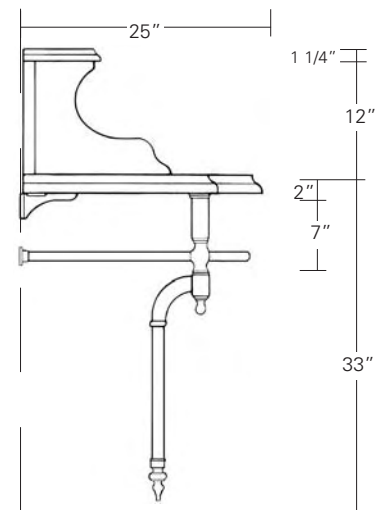

4 Leg Base w/drawer Specify UA2797 SL
3 Leg Base Specify UA2798 SL

***** Washstands and tops are not returnable

FRONT VIEW
UA 2797 SL

PLAN VIEW

FRONT VIEW
UA 2798 SL

SIDE VIEW

WASHSTAND TOPS

STONE PRICE GROUPS	FINISHES	NAMES
Price 1		<p>AB Anconia Beige B Bottocino C Carrara CM Crema Marfil JG Jerusalem Gold LA Lagos Azul L Linea</p>
Price 2		<p>BP Bianco Perlino CG Calacatta Gold SG Segny Gold</p>
Price 3		<p>BC Blue Celeste MO Moma SM Statuary Michelangelo T Thassos</p>
Price 4		<p>ABG Absolute Black Granite BMG Black Mosaic Granite BPG Blue Persa Granite VMG Verde Maritaca Granite VFG Verde Fuoco Granite</p>