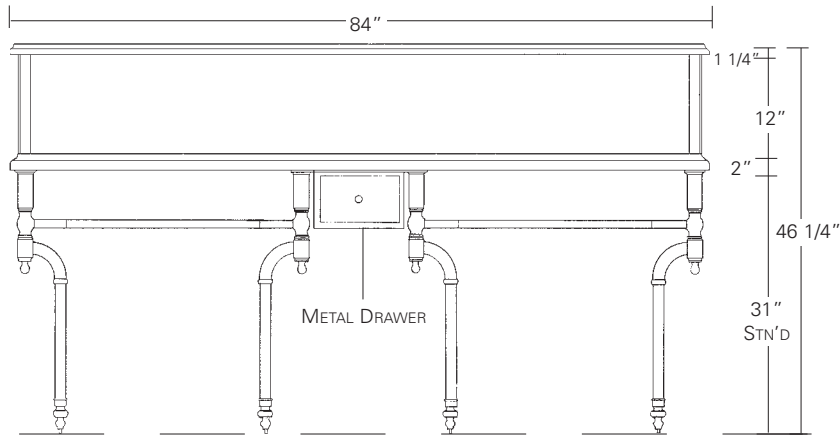

4 Leg Base w/drawer Specify UA2797 SL
3 Leg Base Specify UA2798 SL

***** Washstands and tops are not returnable

FRONT VIEW
UA 2797 SL

PLAN VIEW

FRONT VIEW
UA 2798 SL

SIDE VIEW

WASHSTAND TOPS

STONE PRICE GROUPS	FINISHES	NAMES
Price 1		<p>AB Anconia Beige B Bottocino C Carrara CM Crema Marfil JG Jerusalem Gold LA Lagos Azul L Linea</p>
Price 2		<p>BP Bianco Perlino CG Calacatta Gold SG Segny Gold</p>
Price 3		<p>BC Blue Celeste MO Moma SM Statuary Michelangelo T Thassos</p>
Price 4		<p>ABG Absolute Black Granite BMG Black Mosaic Granite BPG Blue Persa Granite VMG Verde Maritaca Granite VFG Verde Fuoco Granite</p>