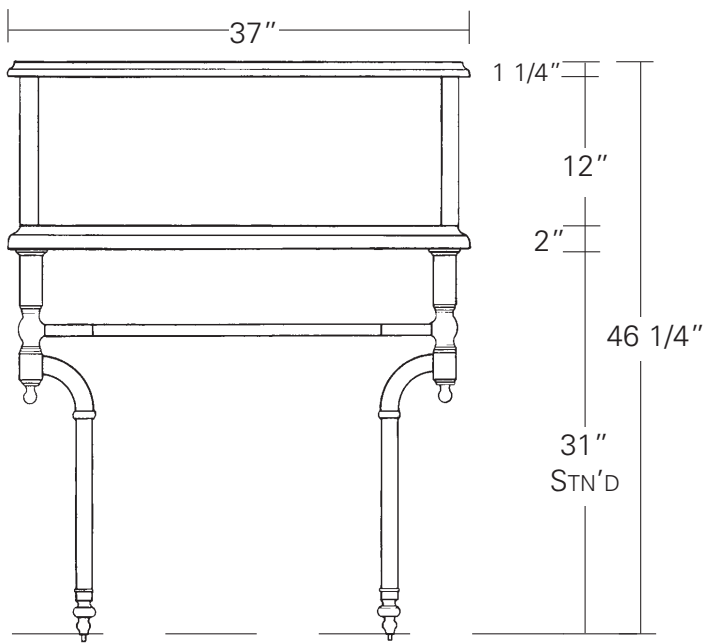

***** Washstands and tops
are not returnable

FRONT VIEW
UA 2799 SL

SIDE VIEW

PLAN VIEW, UA 2799 SL

MARBLE WASHSTAND

VICTORIAN 4 LEG BASE w/DRAWER

UA3068 WT **\$11,985** Victorian Top 4 Leg Base
Carrara Stone Shown