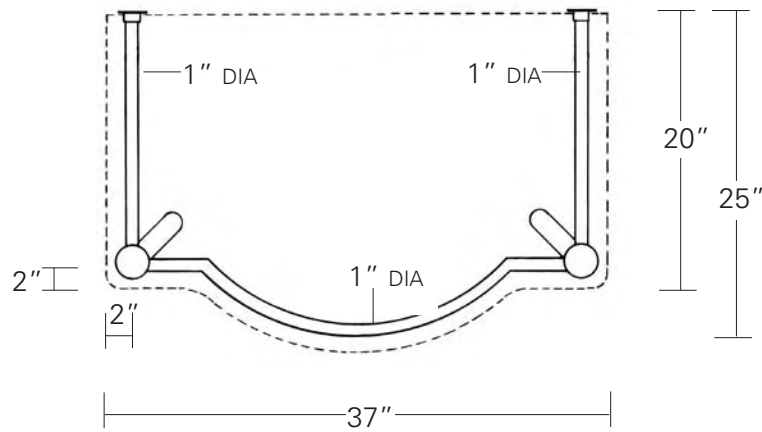

PLAN VIEW, UA 2799 SL