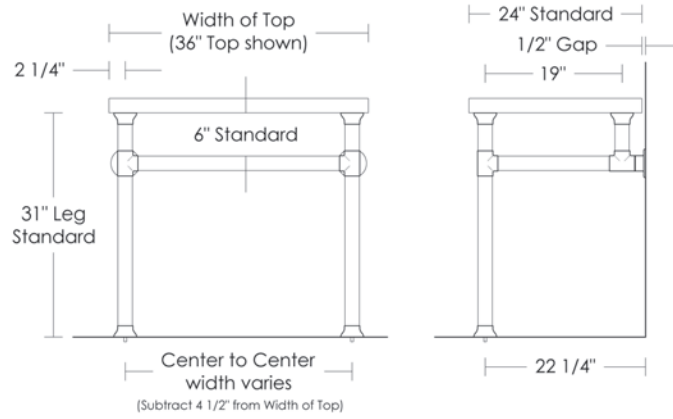

2 Leg Version

Width and depth dimensions vary based on marble top size

3 Leg Version

Width and depth dimensions vary based on marble top size

WASHSTAND TOPS

STONE PRICE GROUPS	FINISHES	NAMES
Price 1		<p>AB Anconia Beige                      B Bottocino                      C Carrara                      CM Crema Marfil                      JG Jerusalem Gold                      LA Lagos Azul                      L Linea</p>
Price 2		<p>BP Bianco Perlino                      CG Calacatta Gold                      SG Segny Gold</p>
Price 3		<p>BC Blue Celeste                      MO Moma                      SM Statuary Michelangelo                      T Thassos</p>
Price 4		<p>ABG Absolute Black Granite                      BMG Black Mosaic Granite                      BPG Blue Persa Granite                      VMG Verde Maritaca Granite                      VFG Verde Fuoco Granite</p>