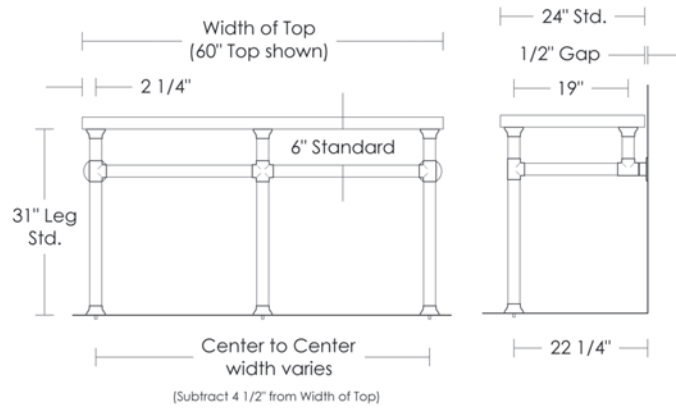

2 Leg Sink    Specify UA2808 SL  
3 Leg Sink    Specify UA2809 SL

**\*** Washstands and tops are not returnable

**Note 2**    See page 3 of Straight Legs for toehr cap and foot choices  
Call for pricing

2 Leg Version

Width and depth dimensions vary based on marble top size

3 Leg Version

Width and depth dimensions vary based on marble top size

WASHSTAND TOPS

STONE PRICE GROUPS	FINISHES	NAMES
Price 1		<p>AB Anconia Beige                      B Bottocino                      C Carrara                      CM Crema Marfil                      JG Jerusalem Gold                      LA Lagos Azul                      L Linea</p>
Price 2		<p>BP Bianco Perlino                      CG Calacatta Gold                      SG Segny Gold</p>
Price 3		<p>BC Blue Celeste                      MO Moma                      SM Statuary Michelangelo                      T Thassos</p>
Price 4		<p>ABG Absolute Black Granite                      BMG Black Mosaic Granite                      BPG Blue Persa Granite                      VMG Verde Maritaca Granite                      VFG Verde Fuoco Granite</p>