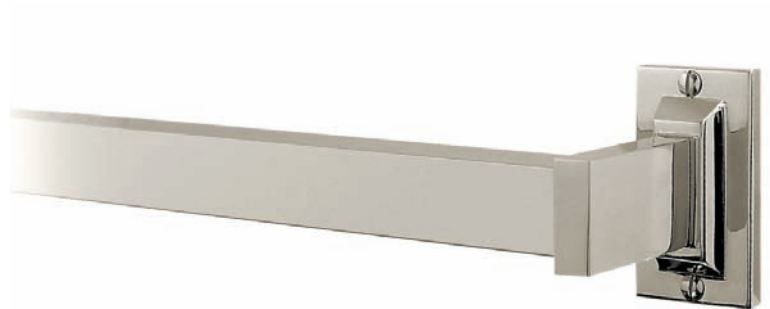

UA2111- SERIES

METROPOLITAN METAL TOWEL BAR

	12"W -M12 BA	18"W -M18 BA	24"W -M24 BA	36"W -M36 BA
Polished Brass	\$215	\$235	\$245	\$290
Polished Chrome Polished Nickel Green Patina* Brown Patina*	\$295	\$310	\$325	\$365
Satin Nickel* Architectural Bronze* Statuary Brown* Statuary Black* Antique Brass* Antique Nickel*	\$335	\$365	\$385	\$410

* Custom finishes not returnable

Note Add UA2111- to the model numbers listed above to order (e.g. UA2111-M12 BA)