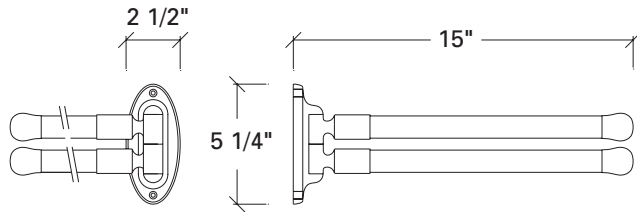

UA2098 BA

SWING ARM GLASS TOWEL BAR (DOUBLE)

$320 Polished Brass

$380 Polished Chrome
Polished Nickel
Green Patina*
Brown Patina*

$435 Satin Nickel*
Architectural Bronze*
Statuary Brown*
Statuary Black*
Antique Brass*
Antique Nickel*

* Custom finishes not returnable

$75 ea Replacement Glass Bar
UA6101-12 BG (2x)