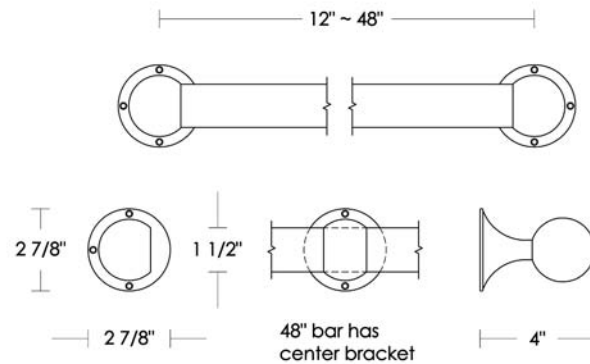

\* Custom finishes not returnable

Notes Towel bar widths are center-to-center dimensions of mounting brackets.

48" Towel Bar includes center brackets.

| Yale Club Double Glass Towel Bar     | Overall Dimensions          | Price 1 | Price 2 | Price 3 |
|--------------------------------------|-----------------------------|---------|---------|---------|
| 1 1/2" x 12"w UA2009-G12 BA (HBT014) | 2 7/8"h; 14 7/8"w; 4" proj. | \$190   | \$260   | \$295   |
| 1 1/2" x 18"w UA2009-G18 BA (HBT014) | 2 7/8"h; 20 7/8"w; 4" proj. | \$205   | \$275   | \$310   |
| 1 1/2" x 24"w UA2009-G24 BA (HBT014) | 2 7/8"h; 26 7/8"w; 4" proj. | \$220   | \$295   | \$325   |
| 1 1/2" x 36"w UA2009-G36 BA (HBT014) | 2 7/8"h; 38 7/8"w; 4" proj. | \$280   | \$350   | \$385   |
| 1 1/2" x 48"w UA2009-G48 BA (HBT014) | 2 7/8"h; 50 7/8"w; 4" proj. | \$410   | \$465   | \$520   |
| Yale Club Double Metal Towel Bar     | Overall Dimensions          | Price 1 | Price 2 | Price 3 |
| 1 1/2" x 12"w UA2009-M12 BA          | 2 7/8"h; 14 7/8"w; 4" proj. | \$210   | \$290   | \$330   |
| 1 1/2" x 18"w UA2009-M18 BA          | 2 7/8"h; 20 7/8"w; 4" proj. | \$240   | \$320   | \$370   |
| 1 1/2" x 24"w UA2009-M24 BA          | 2 7/8"h; 26 7/8"w; 4" proj. | \$265   | \$350   | \$405   |
| 1 1/2" x 36"w UA2009-M36 BA          | 2 7/8"h; 38 7/8"w; 4" proj. | \$345   | \$435   | \$500   |
| 1 1/2" x 48"w UA2009-M48 BA          | 2 7/8"h; 50 7/8"w; 4" proj. | \$495   | \$580   | \$665   |