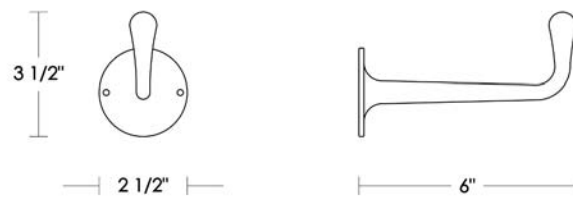

UA2002 BA

YALE CLUB BATH HOOK (LARGE)

$70 Polished Brass

$80 Polished Chrome
Polished Nickel
Green Patina*
Brown Patina*

$95 Satin Nickel*
Architectural Bronze*
Statuary Brown*
Statuary Black*
Antique Brass*
Antique Nickel*

* Custom finishes not returnable