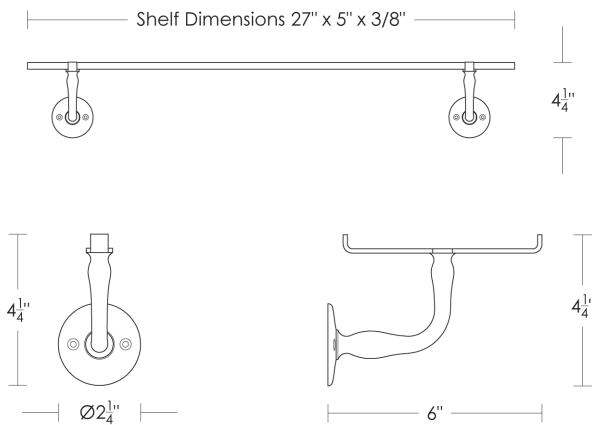

***** Custom finishes not returnable

Notes: Our metals are living finishes; they will change overtime and will never rust

Set includes 27"l x 5" w x 3/8" thick Glass Shelf and 2 Shelf Brackets

Option: Custom glass lengths available