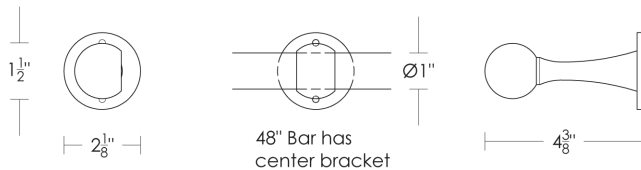

1"Ø Replacement Metal Towel Bar

Length	Price 1	Price 2	Price 3	Price 4
12"w	$150	$200	$225	$285
18"w	$190	$215	$265	$340
24"w	$230	$245	$305	$395
36"w	$305	$330	$385	$440
48"w	$355	$395	$410	$470

1" Replacement Bracket

Center UA2007-C RP
End UA2007-E RP

- $95ea Price 1
- $120ea Price 2
- $135ea Price 3
- $160ea Price 4

Yale Club Metal Towel Bar	Overall Length	Price 1	Price 2	Price 3	Price 4
1" x 12"w UA2007-M12 BA	14 1/8"w	$240	$295	$335	$400
1" x 18"w UA2007-M18 BA	20 1/8"w	$265	$345	$385	$470
1" x 24"w UA2007-M24 BA	26 1/8"w	$315	$395	$435	$520
1" x 36"w UA2007-M36 BA	38 1/8"w	$365	$445	$485	$590
1" x 48"w UA2007-M48 BA	50 1/8"w	$415	$495	$545	$645