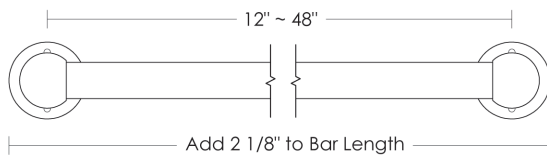

Yale Club Extended Metal Towel Bar 1"Ø

UA2007-M BA Series

- Price 1 Polished Brass
- Price 2 Polished Nickel, Green Patina*, Brown Patina*
- Price 3 Antique Brass*, Satin Nickel*, Light Pewter*
Statuary Brown [gloss or matte]*
Statuary Black [gloss or matte]*
- Price 4 Polished Chrome
Black Nickel [gloss or matte]*

***** Custom finishes not returnable

Notes: Our metals are living finishes; they will change overtime and will never rust

Towel bar widths are center-to-center of mounting brackets.

48"w towel bars require a center bracket.

Metal towel bars are not returnable.

1"Ø Replacement Metal Towel Bar

Length	Price 1	Price 2	Price 3	Price 4
12"w	\$150	\$200	\$225	\$285
18"w	\$190	\$215	\$265	\$340
24"w	\$230	\$245	\$305	\$395
36"w	\$305	\$330	\$385	\$440
48"w	\$355	\$395	\$410	\$470

1" Replacement Bracket

Center UA2007-C RP
End UA2007-E RP

- \$95ea Price 1
- \$120ea Price 2
- \$135ea Price 3
- \$160ea Price 4

Yale Club Metal Towel Bar	Overall Length	Price 1	Price 2	Price 3	Price 4
1" x 12"w UA2007-M12 BA	14 1/8"w	\$240	\$295	\$335	\$400
1" x 18"w UA2007-M18 BA	20 1/8"w	\$265	\$345	\$385	\$470
1" x 24"w UA2007-M24 BA	26 1/8"w	\$315	\$395	\$435	\$520
1" x 36"w UA2007-M36 BA	38 1/8"w	\$365	\$445	\$485	\$590
1" x 48"w UA2007-M48 BA	50 1/8"w	\$415	\$495	\$545	\$645