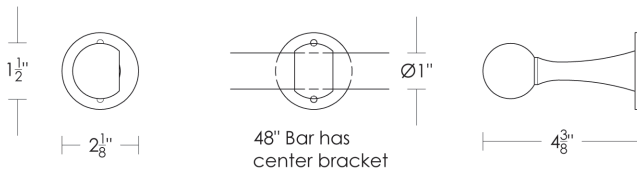

Yale Club Extended Glass Towel Bar 1"Ø

UA2007 BA Series

- Price 1 Polished Brass
- Price 2 Polished Nickel, Green Patina*, Brown Patina*
- Price 3 Antique Brass*, Satin Nickel*, Light Pewter*
 Statuary Brown [gloss or matte]*
 Statuary Black [gloss or matte]*
- Price 4 Polished Chrome
 Black Nickel [gloss or matte]*

***** Custom finishes not returnable

Notes: Our metals are living finishes;
 they will change overtime
 and will never rust

Towel bar widths are center-to-center
 of mounting brackets.

48"w towel bars require a center bracket.

1"Ø Replacement Glass Towel Bar

- \$75 12" UA6102-12 BG
- \$85 18" UA6102-18 BG
- \$95 24" UA6102-24 BG
- \$115 36" UA6102-36 BG
- \$140 48" UA6102-48 BG

1" Replacement Bracket

Center Bracket UA2007-C RP
 End Bracket UA2007-E RP

- \$95ea Price 1
- \$120ea Price 2
- \$135ea Price 3
- \$160ea Price 4

Yale Club Glass Towel Bar	Overall Length	Price 1	Price 2	Price 3	Price 4
1" x 12"w UA2007-G12 BA	14 1/8"w	\$220	\$295	\$335	\$350
1" x 18"w UA2007-G18 BA	20 1/8"w	\$245	\$320	\$360	\$370
1" x 24"w UA2007-G24 BA	26 1/8"w	\$275	\$350	\$390	\$410
1" x 36"w UA2007-G36 BA	38 1/8"w	\$320	\$395	\$435	\$450
1" x 48"w UA2007-G48 BA	50 1/8"w	\$365	\$440	\$480	\$495