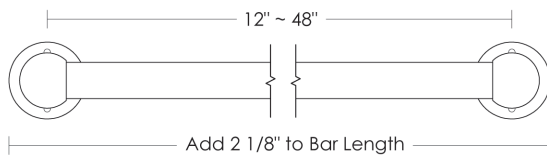

Yale Club Extended Glass Towel Bar 1"Ø

UA2007 BA Series

- Price 1 Polished Brass
- Price 2 Polished Nickel, Green Patina*, Brown Patina*
- Price 3 Antique Brass*, Satin Nickel*, Light Pewter*
 Statuary Brown [gloss or matte]*
 Statuary Black [gloss or matte]*
- Price 4 Polished Chrome
 Black Nickel [gloss or matte]*

***** Custom finishes not returnable

Notes: Our metals are living finishes;
 they will change overtime
 and will never rust

Towel bar widths are center-to-center
 of mounting brackets.

48"w towel bars require a center bracket.

1"Ø Replacement Glass Towel Bar

- \$75 12" UA6102-12 BG
- \$85 18" UA6102-18 BG
- \$95 24" UA6102-24 BG
- \$115 36" UA6102-36 BG
- \$140 48" UA6102-48 BG

1" Replacement Bracket

Center Bracket UA2007-C RP
 End Bracket UA2007-E RP

- \$95ea Price 1
- \$120ea Price 2
- \$135ea Price 3
- \$160ea Price 4

Yale Club Glass Towel Bar	Overall Length	Price 1	Price 2	Price 3	Price 4
1" x 12"w UA2007-G12 BA	14 1/8"w	\$220	\$295	\$335	\$350
1" x 18"w UA2007-G18 BA	20 1/8"w	\$245	\$320	\$360	\$370
1" x 24"w UA2007-G24 BA	26 1/8"w	\$275	\$350	\$390	\$410
1" x 36"w UA2007-G36 BA	38 1/8"w	\$320	\$395	\$435	\$450
1" x 48"w UA2007-G48 BA	50 1/8"w	\$365	\$440	\$480	\$495