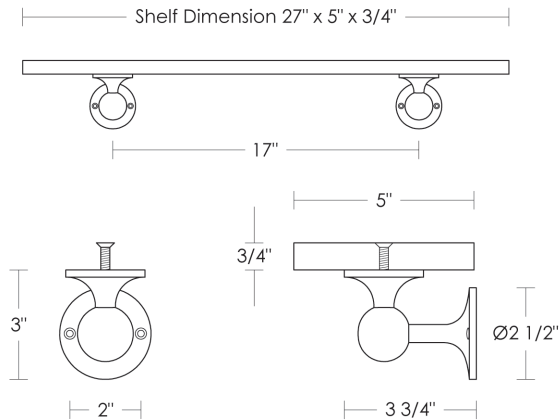

***** Custom finishes not returnable

Notes: Our metals are living finishes; they will change overtime and will never rust

Set includes 27"l x 5"w x 3/4" thick Glass Shelf and 2 Shelf Brackets

Option: Custom glass lengths available