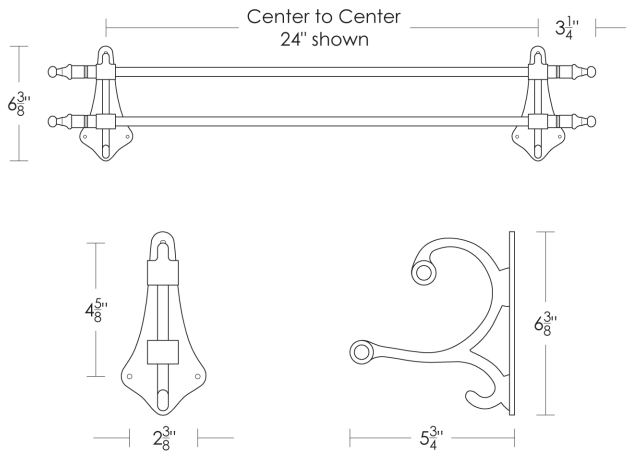

Victorian Double Towel Bar

UA2014 BA Series

- Price 1 Polished Brass
- Price 2 Polished Nickel, Green Patina*, Brown Patina*
- Price 3 Antique Brass*, Satin Nickel*, Light Pewter*
Statuary Brown [gloss or matte]*
Statuary Black [gloss or matte]*
- Price 4 Polished Chrome
Black Nickel [gloss or matte]*

***** Custom finishes not returnable

Notes: Our metals are living finishes; they will change overtime and will never rust

Towel bar widths are center-to-center of mounting brackets.

48" w towel bars require a center bracket.

1/2"Ø Replacement Metal Towel Bar Tubing

Price per foot

- \$95 Price 1
- \$140 Price 2
- \$165 Price 3
- \$210 Price 4

1/2" Replacement Bracket

UA2014-E RP

- \$205ea Price 1
- \$265ea Price 2
- \$295ea Price 3
- \$340ea Price 4

Victorian Towel Bar	Overall Length	Price 1	Price 2	Price 3	Price 4
24" w UA2014-24 BA	30 1/2" w	\$455	\$570	\$650	\$815
30" w UA2014-30 BA	36 1/2" w	\$465	\$595	\$690	\$850
36" w UA2014-36 BA	42 1/2" w	\$495	\$635	\$745	\$905
48" w UA2014-48 BA	54 1/2" w	\$545	\$685	\$825	\$980