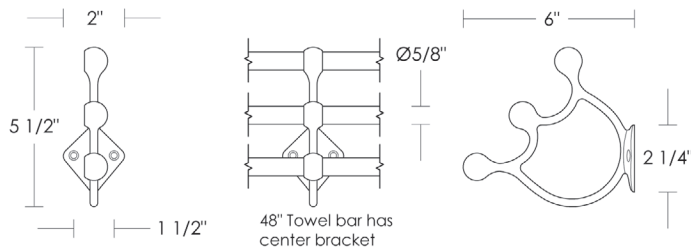

***** Custom finishes not returnable

Notes: Our metals are living finishes; they will change overtime and will never rust

Towel bar widths are center-to-center of mounting brackets.

Metal towel bars are not returnable.

5/8"Ø Replacement Metal Towel Bars

Length	Price 1	Price 2	Price 3	Price 4
12"	\$205ea	\$225ea	\$260ea	\$335ea
18"	\$240ea	\$280ea	\$315ea	\$390ea
24"	\$290ea	\$325ea	\$355ea	\$430ea
36"	\$315ea	\$345ea	\$375ea	\$450ea
48"	\$370ea	\$400ea	\$435ea	\$575ea

1" Replacement Bracket

Center Bracket UA2103-C RP
End Bracket UA2103-E RP

- \$190ea Price 1
- \$230ea Price 2
- \$265ea Price 3
- \$295ea Price 4

Triple Metal Towel Bar	Overall Length	Price 1	Price 2	Price 3	Price 4
5/8" × 12"w UA2103-M12 BA	14"w	\$570	\$630	\$665	\$820
5/8" × 18"w UA2103-M18 BA	20"w	\$655	\$720	\$750	\$905
5/8" × 24"w UA2103-M24 BA	26"w	\$690	\$780	\$815	\$975
5/8" × 36"w UA2103-M36 BA	38"w	\$790	\$910	\$935	\$1,090
5/8" × 48"w UA2103-M48 BA	50"w	\$965	\$1,120	\$1,180	\$1,220