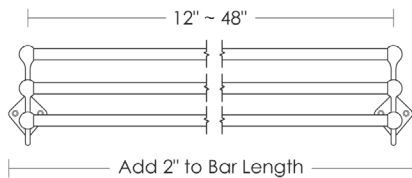

***** Custom finishes not returnable

Notes: Our metals are living finishes; they will change overtime and will never rust

Towel bar widths are center-to-center of mounting brackets.

Metal towel bars are not returnable.

5/8"Ø Replacement Metal Towel Bars

Length	Price 1	Price 2	Price 3	Price 4
12"	\$205ea	\$225ea	\$260ea	\$335ea
18"	\$240ea	\$280ea	\$315ea	\$390ea
24"	\$290ea	\$325ea	\$355ea	\$430ea
36"	\$315ea	\$345ea	\$375ea	\$450ea
48"	\$370ea	\$400ea	\$435ea	\$575ea

1" Replacement Bracket

Center Bracket UA2103-C RP
End Bracket UA2103-E RP

- \$190ea Price 1
- \$230ea Price 2
- \$265ea Price 3
- \$295ea Price 4

Triple Metal Towel Bar	Overall Length	Price 1	Price 2	Price 3	Price 4
5/8" × 12"w UA2103-M12 BA	14"w	\$570	\$630	\$665	\$820
5/8" × 18"w UA2103-M18 BA	20"w	\$655	\$720	\$750	\$905
5/8" × 24"w UA2103-M24 BA	26"w	\$690	\$780	\$815	\$975
5/8" × 36"w UA2103-M36 BA	38"w	\$790	\$910	\$935	\$1,090
5/8" × 48"w UA2103-M48 BA	50"w	\$965	\$1,120	\$1,180	\$1,220