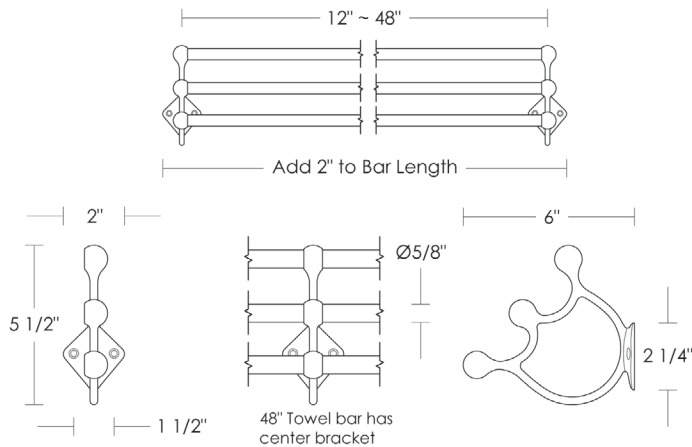

***** Custom finishes not returnable

Notes: Our metals are living finishes; they will change overtime and will never rust

Towel bar widths are center-to-center of mounting brackets.

5/8"Ø Replacement Glass Towel Bar

\$135ea	12"w	UA6100-12 BG
\$165ea	18"w	UA6100-18 BG
\$215ea	24"w	UA6100-24 BG
\$270ea	36"w	UA6100-36 BG
\$310ea	48"w	UA6100-48 BG

1" Replacement Bracket

	Center	UA2103-C RP
	End	UA2103-E RP
\$190ea	Price 1	
\$230ea	Price 2	
\$265ea	Price 3	
\$295ea	Price 4	

Triple Glass Towel Bar	Overall Length	Price 1	Price 2	Price 3	Price 4
5/8" × 12"w UA2103-12 BA	14"w	\$465	\$520	\$545	\$660
5/8" × 18"w UA2103-18 BA	20"w	\$495	\$570	\$605	\$685
5/8" × 24"w UA2103-24 BA	26"w	\$585	\$680	\$705	\$760
5/8" × 36"w UA2103-36 BA	38"w	\$635	\$735	\$790	\$860
5/8" × 48"w UA2103-48 BA	50"w	\$835	\$990	\$1,030	\$1,070