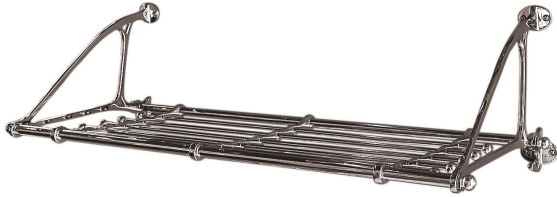

Train Rack [Flat Shelf]

UA2051-F BA

\$1,005 Polished Brass

\$1,155 Polished Nickel, Green Patina*, Brown Patina*

\$1,305 Antique Brass*, Satin Nickel*, Light Pewter*
Statuary Brown [gloss or matte]*
Statuary Black [gloss or matte]*

\$1,630 Polished Chrome
Black Nickel [gloss or matte]*

***** Custom finishes not returnable

Note: Our metals are living finishes;
they will change overtime
and will never rust

Related Item

Train Rack [Slanted Shelf] UA2051-S BA