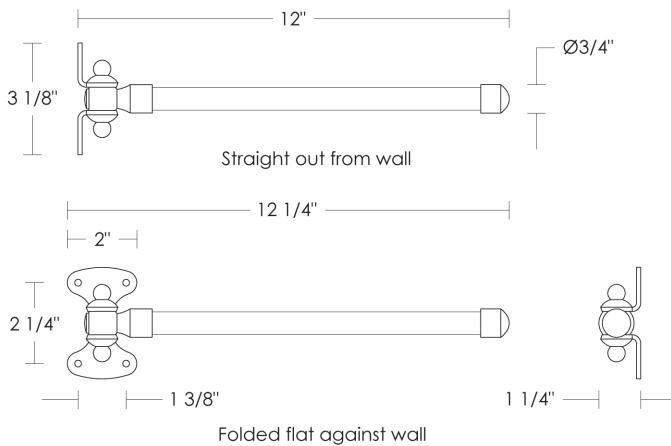

Related Items: Swing Arm Towel Bar

- Single [Glass] UA2096 BA
- Double [Metal] UA2099 BA
- Double [Glass] UA2098 BA

Swing Arm Metal Towel Bar	Price 1	Price 2	Price 3	Price 4
5/8" x 12"w UA2097-12 BA	\$280	\$345	\$405	\$595
5/8" x 18"w UA2097-18 BA	\$335	\$405	\$465	\$660
5/8" x 24"w UA2097-24 BA	\$365	\$435	\$495	\$715