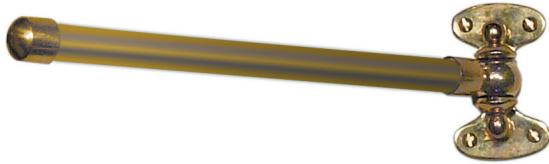

Swing Arm Towel Bar Single [Metal]

UA2097 BA

- Price 1 Polished Brass
- Price 2 Polished Nickel, Green Patina*, Brown Patina*
- Price 3 Antique Brass*, Satin Nickel*, Light Pewter*
Statuary Brown [gloss or matte]*
Statuary Black [gloss or matte]*
- Price 4 Polished Chrome
Black Nickel [gloss or matte]*

***** Custom finishes not returnable

Note: Our metals are living finishes; they will change overtime and will never rust

Metal towel bars are not returnable.

5/8"Ø Replacement Metal Towel Bar

Length	Price 1	Price 2	Price 3	Price 4
12"w	\$140	\$165	\$190	\$250
18"w	\$165	\$195	\$220	\$305
24"w	\$195	\$220	\$250	\$325

Related Items: Swing Arm Towel Bar

- Single [Glass] UA2096 BA
- Double [Metal] UA2099 BA
- Double [Glass] UA2098 BA

Swing Arm Metal Towel Bar	Price 1	Price 2	Price 3	Price 4
5/8" x 12"w UA2097-12 BA	\$280	\$345	\$405	\$595
5/8" x 18"w UA2097-18 BA	\$335	\$405	\$465	\$660
5/8" x 24"w UA2097-24 BA	\$365	\$435	\$495	\$715