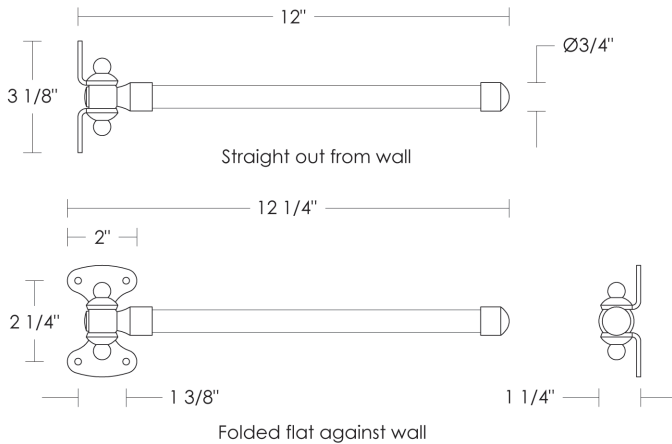

Related Items: Swing Arm Towel Bar

- Single [Metal] UA2097 BA
- Double [Glass] UA2098 BA
- Double [Metal] UA2099 BA

Swing Arm Glass Towel Bar	Price 1	Price 2	Price 3	Price 4
5/8" × 12"w UA2096-12 BA	\$225	\$285	\$320	\$380
5/8" × 18"w UA2096-18 BA	\$280	\$305	\$335	\$420
5/8" × 24"w UA2096-24 BA	\$305	\$360	\$480	\$460