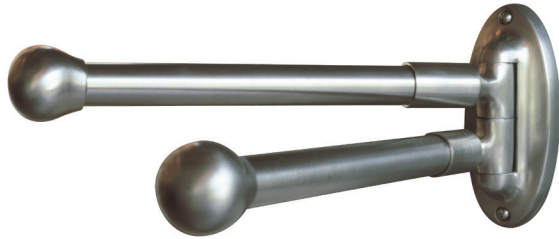

Swing Arm Towel Bar Double [Metal]

UA2099 BA

- Price 1 Polished Brass
- Price 2 Polished Nickel, Green Patina*, Brown Patina*
- Price 3 Antique Brass*, Satin Nickel*, Light Pewter*
Statuary Brown [gloss or matte]*
Statuary Black [gloss or matte]*
- Price 4 Polished Chrome
Black Nickel [gloss or matte]*

***** Custom finishes not returnable

Note: Our metals are living finishes; they will change overtime and will never rust

Metal towel bars are not returnable.

7/8"Ø Replacement Metal Towel Bars per pair
TUBING-78

Length	Price 1	Price 2	Price 3	Price 4
12"w	\$185ea	\$220ea	\$255ea	\$330ea
18"w	\$220ea	\$255ea	\$285ea	\$385ea
24"w	\$255ea	\$285ea	\$320ea	\$465ea

Related Items: Swing Arm Towel Bar
Single [Glass] UA2096 BA
Single [Metal] UA2097 BA
Double [Glass] UA2098 BA

Swing Arm Metal Towel Bar	Price 1	Price 2	Price 3	Price 4
7/8" x 12"w UA2099-12 BA	\$465	\$530	\$590	\$685
7/8" x 18"w UA2099-18 BA	\$495	\$560	\$620	\$830
7/8" x 24"w UA2099-24 BA	\$530	\$620	\$655	\$930